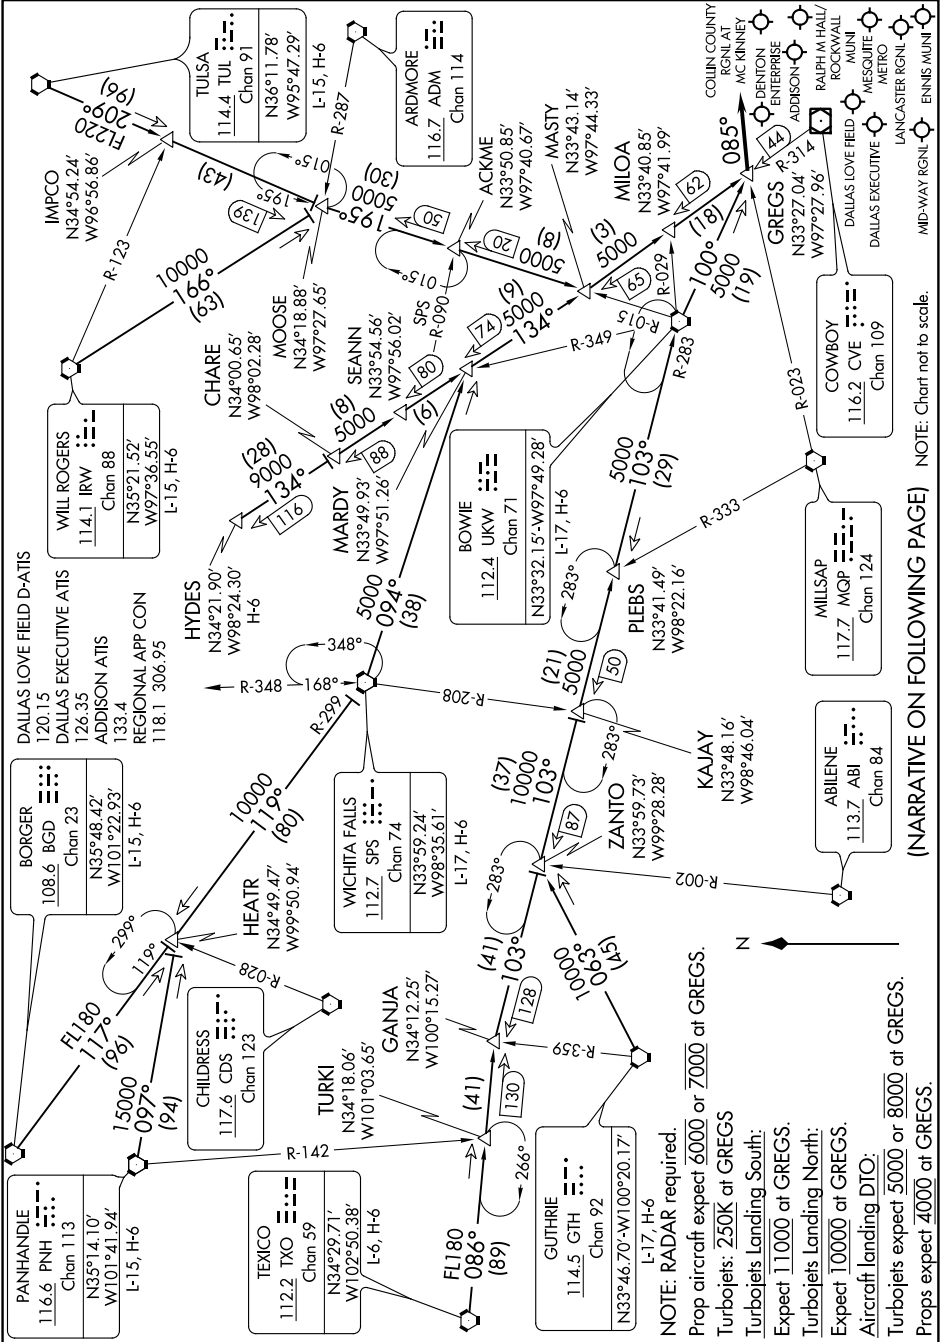

GREGS EIGHT ARRIVAL

DALLAS-FT. WORTH, TEXAS

SC-2, 07 DEC 2017 to 04 JAN 2018

SC-2, 07 DEC 2017 to 04 JAN 2018

(NARRATIVE ON FOLLOWING PAGE) NOTE: Chart not to scale.

GREGS EIGHT ARRIVAL

DALLAS-FT. WORTH, TEXAS