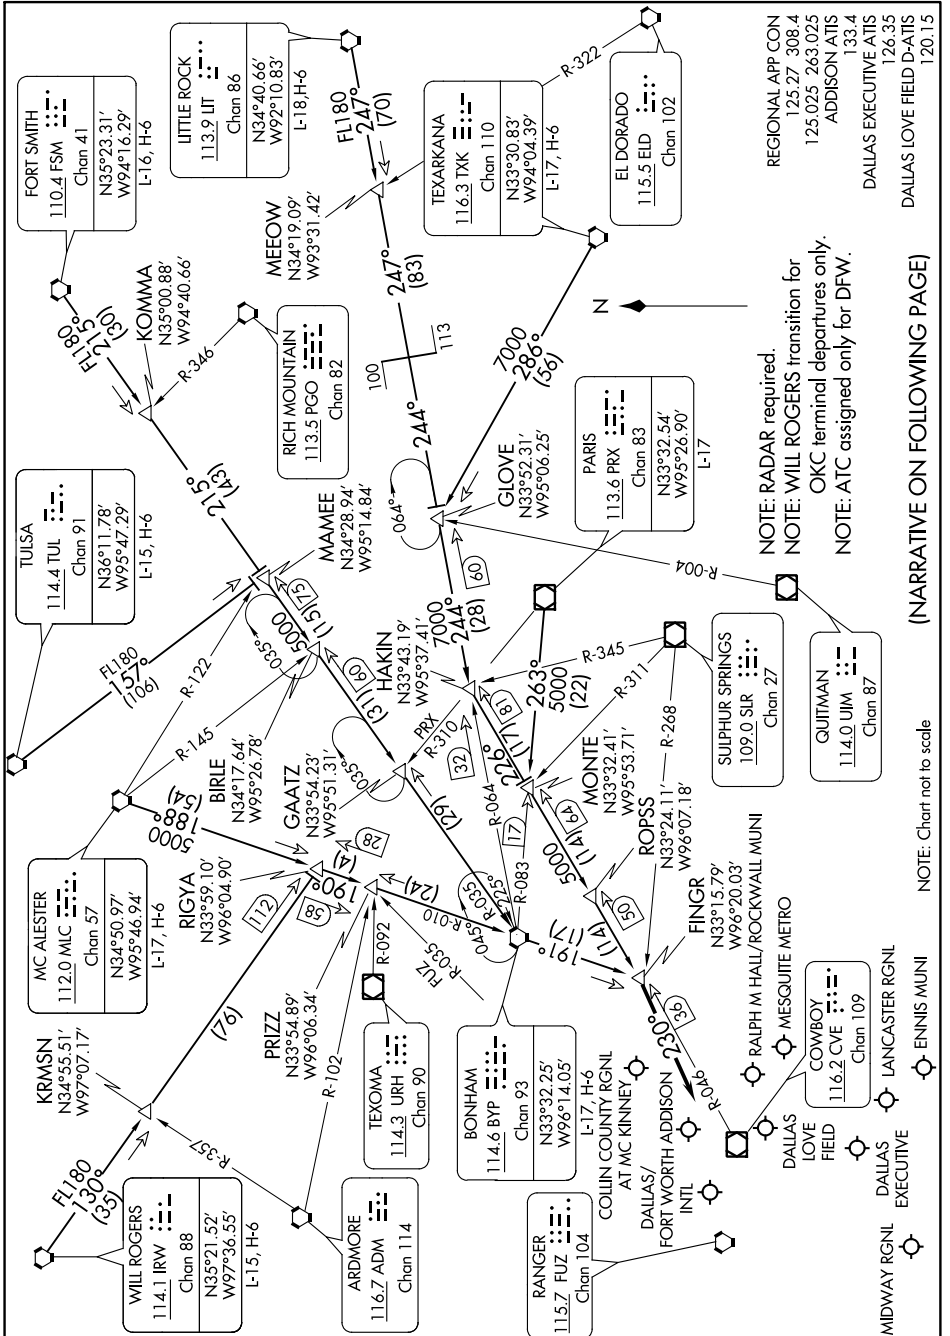

# FINGR FIVE ARRIVAL

DALLAS-FT. WORTH, TEXAS

SC-2, 07 DEC 2017 to 04 JAN 2018

REGIONAL APP CON  
125.27 308.4  
125.025 263.025  
ADDISON ATIS  
133.4  
DALLAS EXECUTIVE ATIS  
126.35  
DALLAS LOVE FIELD D-ATIS  
120.15

NOTE: RADAR required.  
NOTE: WILL ROGERS transition for OKC terminal departures only.  
NOTE: ATC assigned only for DFW.

(NARRATIVE ON FOLLOWING PAGE)

SC-2, 07 DEC 2017 to 04 JAN 2018

NOTE: Chart not to scale

# FINGR FIVE ARRIVAL

DALLAS-FT. WORTH, TEXAS