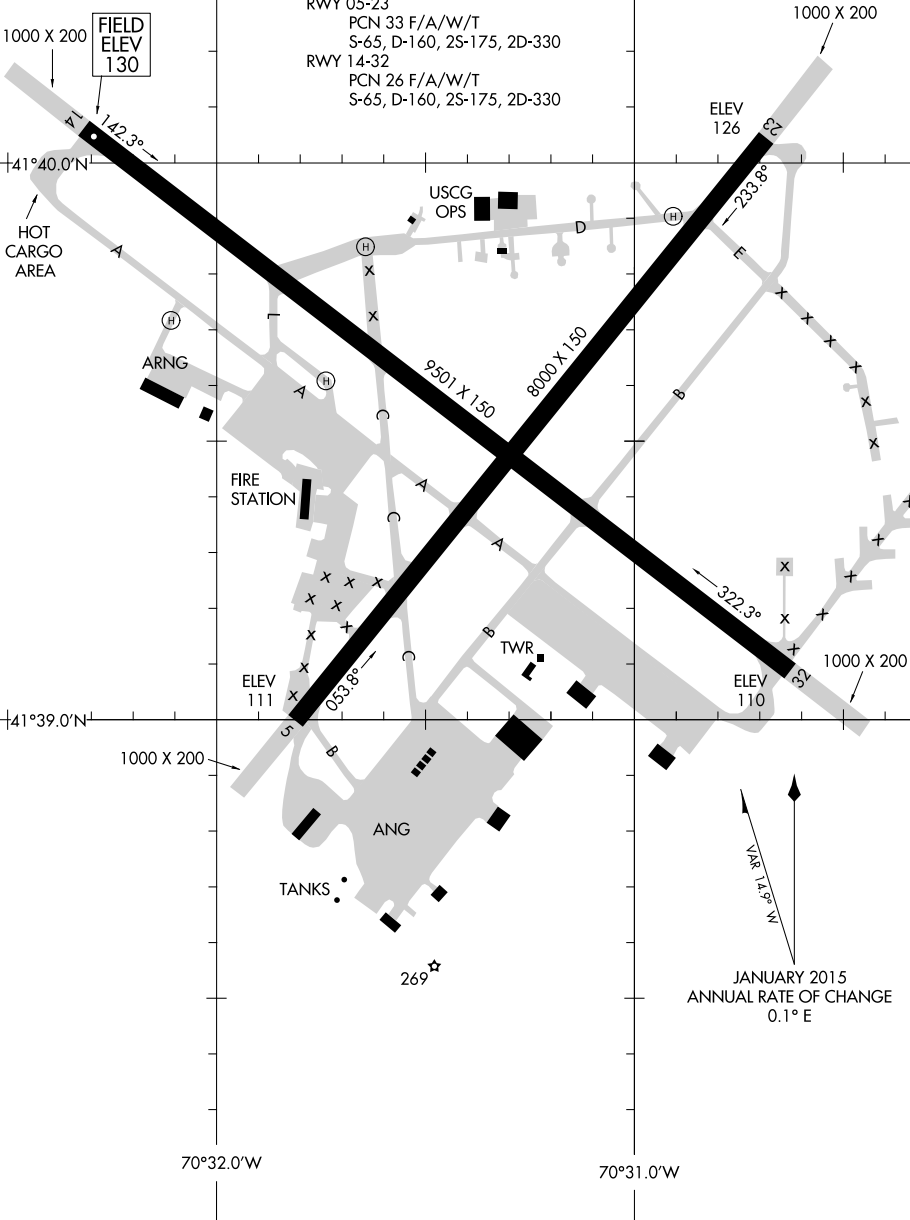

15120

AIRPORT DIAGRAM

CAPE COD COAST GUARD AIR STATION (F/MH)
AL-10362 (FAA) FALMOUTH, MASSACHUSETTS

ATIS
120.475 236.825
COAST GUARD TOWER
128.425 291.1
GND CON
124.15 275.8

**CAUTION: BE ALERT TO RUNWAY CROSSING CLEARANCES.
READBACK OF ALL RUNWAY HOLDING INSTRUCTIONS IS REQUIRED.**

RWY 05-23
PCN 33 F/A/W/T
S-65, D-160, 2S-175, 2D-330
RWY 14-32
PCN 26 F/A/W/T
S-65, D-160, 2S-175, 2D-330

NE-1, 09 NOV 2017 to 07 DEC 2017

NE-1, 09 NOV 2017 to 07 DEC 2017

AIRPORT DIAGRAM

15120

FALMOUTH, MASSACHUSETTS
CAPE COD COAST GUARD AIR STATION (F/MH)