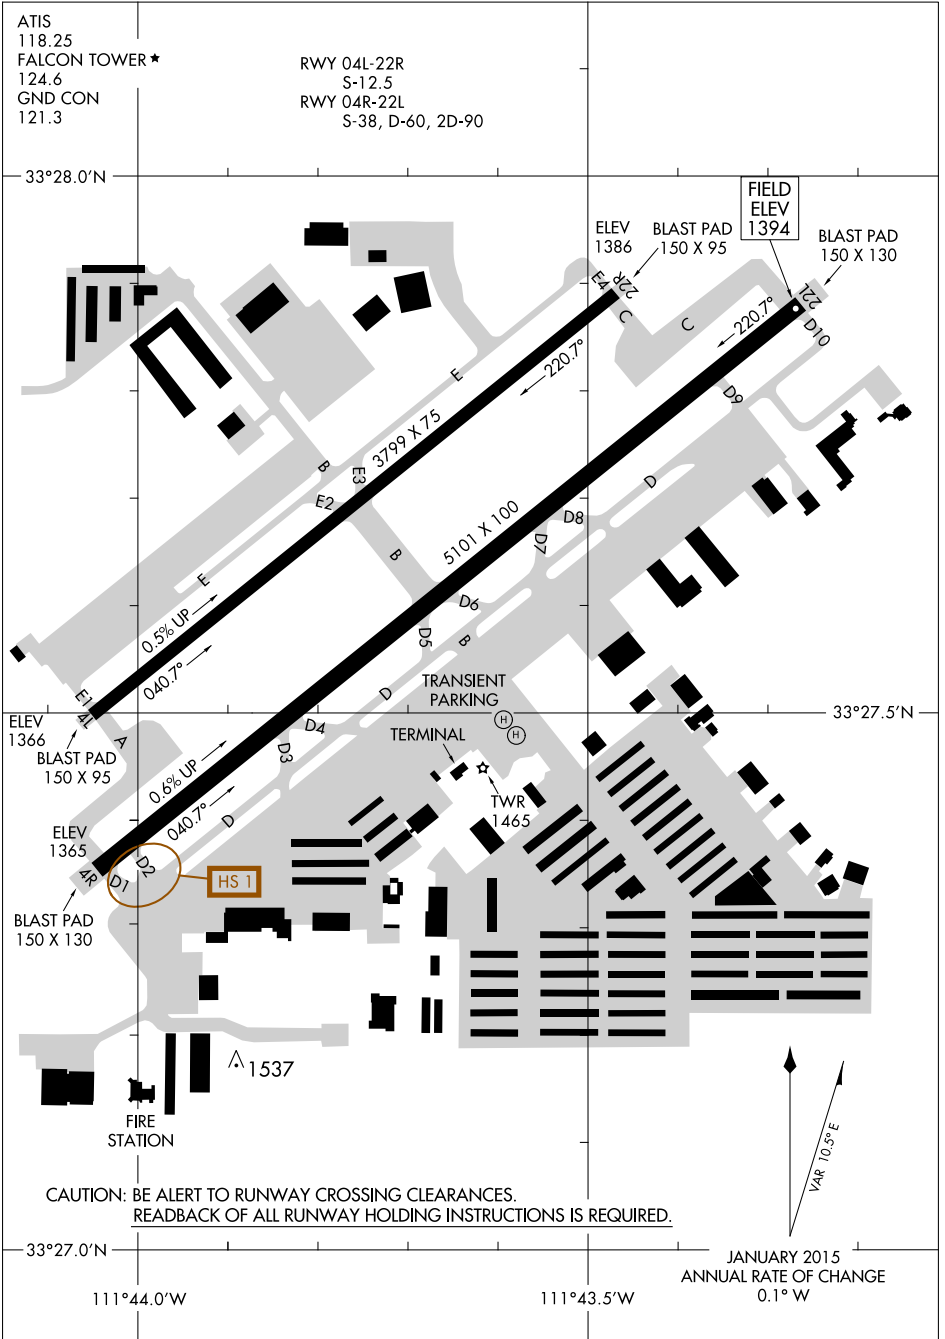

# AIRPORT DIAGRAM

AL-6647 (FAA)

FALCON FIELD (F'F'Z)  
MESA, ARIZONA

SW-4, 09 NOV 2017 to 07 DEC 2017

SW-4, 09 NOV 2017 to 07 DEC 2017

# AIRPORT DIAGRAM

17117

MESA, ARIZONA  
FALCON FIELD (F'F'Z)