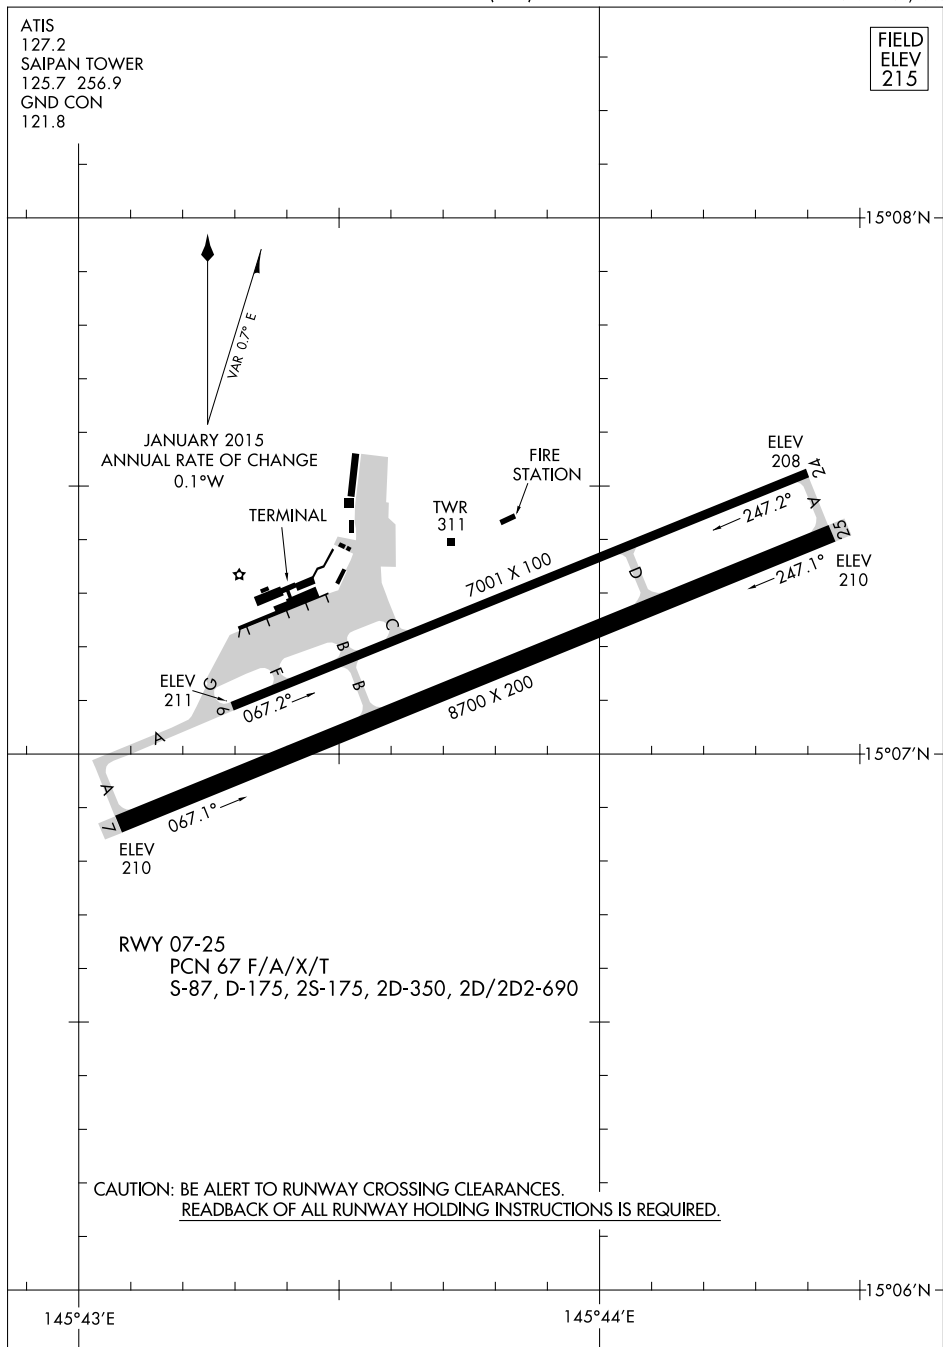

17061

AIRPORT DIAGRAM

FRANCISCO C ADA/SAIPAN INTL (GSN)(PGSN)
AL-6293 (FAA)
SAIPAN ISLAND, CQ

ATIS
127.2
SAIPAN TOWER
125.7 256.9
GND CON
121.8

FIELD
ELEV
215

PAC. 12 OCT 2017 to 07 DEC 2017

PAC. 12 OCT 2017 to 07 DEC 2017

AIRPORT DIAGRAM

FRANCISCO C ADA/SAIPAN INTL (GSN)(PGSN)
SAIPAN ISLAND, CQ

17061