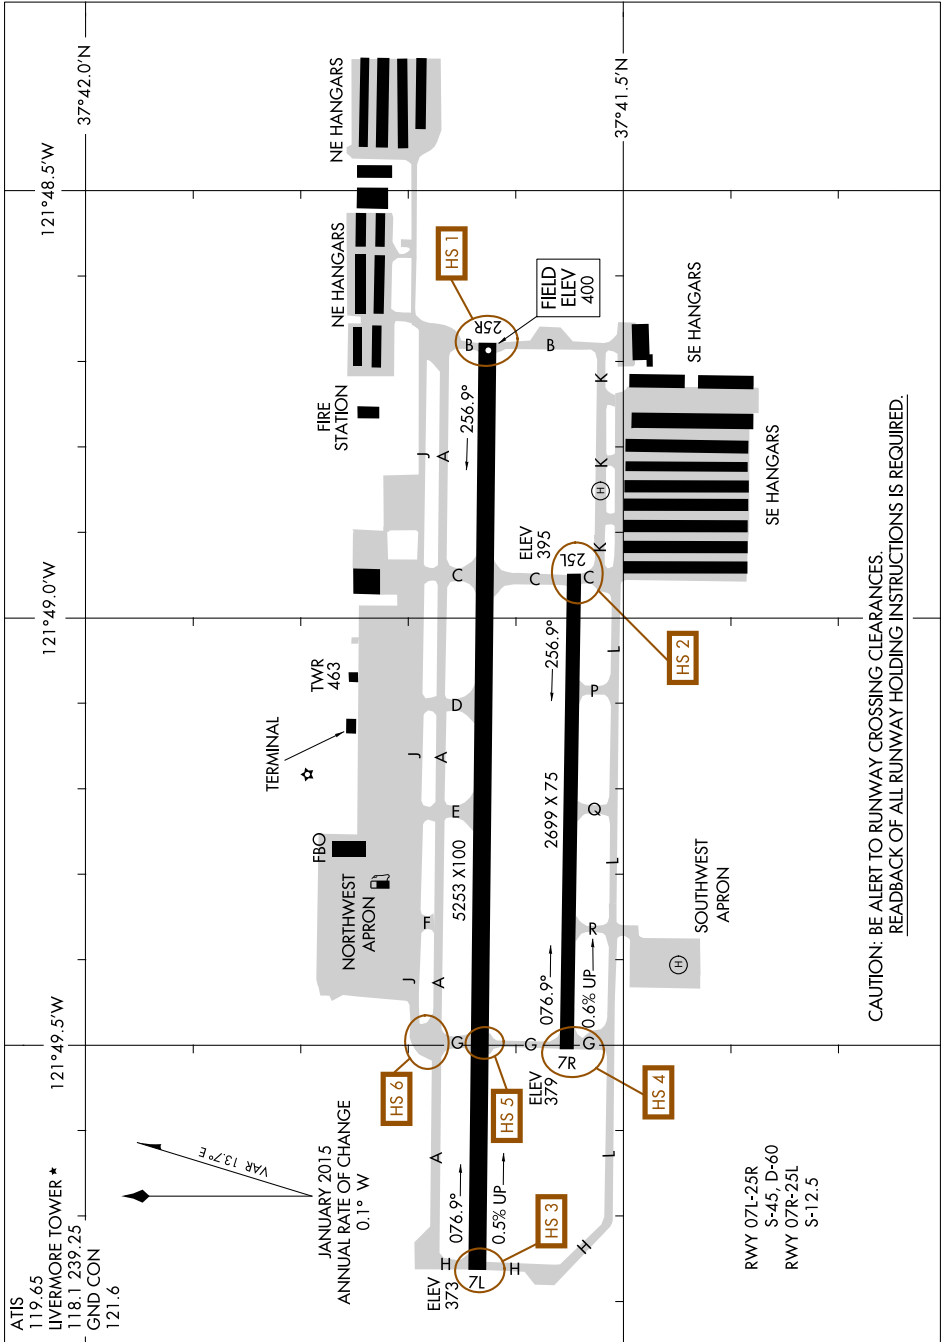

AIRPORT DIAGRAM

AL-6075 (FAA)

LIVERMORE MUNI (LVK)
LIVERMORE, CALIFORNIA

SW-2, 09 NOV 2017 to 07 DEC 2017

CAUTION: BE ALERT TO RUNWAY CROSSING CLEARANCES.
READBACK OF ALL RUNWAY HOLDING INSTRUCTIONS IS REQUIRED.

SW-2, 09 NOV 2017 to 07 DEC 2017

AIRPORT DIAGRAM

LIVERMORE, CALIFORNIA
LIVERMORE MUNI (LVK)