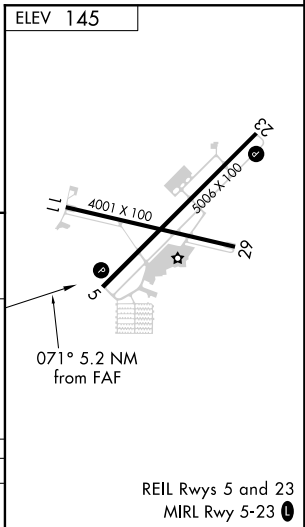

VORTAC LAL 116.0 Chan 107	APP CRS 071°	Rwy Idg TDZE Apt Elev	N/A N/A 145
---	------------------------	-----------------------------	--

VOR/DME-A

WINTER HAVEN'S GILBERT (GIF)

⚠ When local altimeter setting not received, use Bartow altimeter setting and increase all MDA 20 feet.

⚠ MISSED APPROACH: Climbing left turn to 2000 direct LAL VORTAC and hold.

ASOS 133.675	TAMPA APP CON 120.65 290.3	CLNC DEL (GCO) 121.725	UNICOM 123.05 (CTAF) ⓪
------------------------	--------------------------------------	----------------------------------	---

A 1667

LAL VORTAC	HOKTU LAL [4]	SORGO LAL [9]	YIBUD LAL [14.2]
2000	2000	1300	
Procedure Turn NA			
4 NM	5 NM	5.2 NM	
CATEGORY	A	B	C
CIRCLING	780-1	635 (700-1)	780-1 3/4 635 (700-1 3/4)
			D
			820-2 1/4 675 (700-2 1/4)