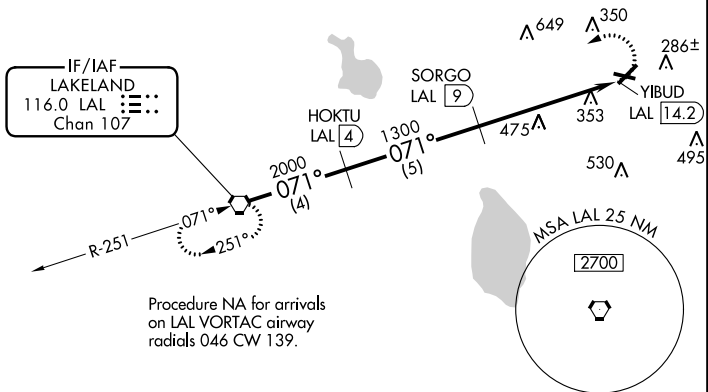

VORTAC LAL 116.0 Chan 107	APP CRS 071°	Rwy Idg TDZE Apt Elev	N/A N/A 145
---	------------------------	-----------------------------	--

VOR/DME-A

WINTER HAVEN'S GILBERT (GIF)

⚠ When local altimeter setting not received, use Bartow altimeter setting and increase all MDA 20 feet.

⚠ MISSED APPROACH: Climbing left turn to 2000 direct LAL VORTAC and hold.

ASOS 133.675	TAMPA APP CON 120.65 290.3	CLNC DEL (GCO) 121.725	UNICOM 123.05 (CTAF) ⓪
------------------------	--------------------------------------	----------------------------------	---

A 1667

LAL VORTAC	HOKTU LAL [4]	SORGO LAL [9]	YIBUD LAL [14.2]
2000	2000	1300	
Procedure Turn NA			
4 NM	5 NM	5.2 NM	
CATEGORY	A	B	C
CIRCLING	780-1	635 (700-1)	780-1 3/4 635 (700-1 3/4)
			D
			820-2 1/4 675 (700-2 1/4)

SE-3, 09 NOV 2017 to 07 DEC 2017

SE-3, 09 NOV 2017 to 07 DEC 2017