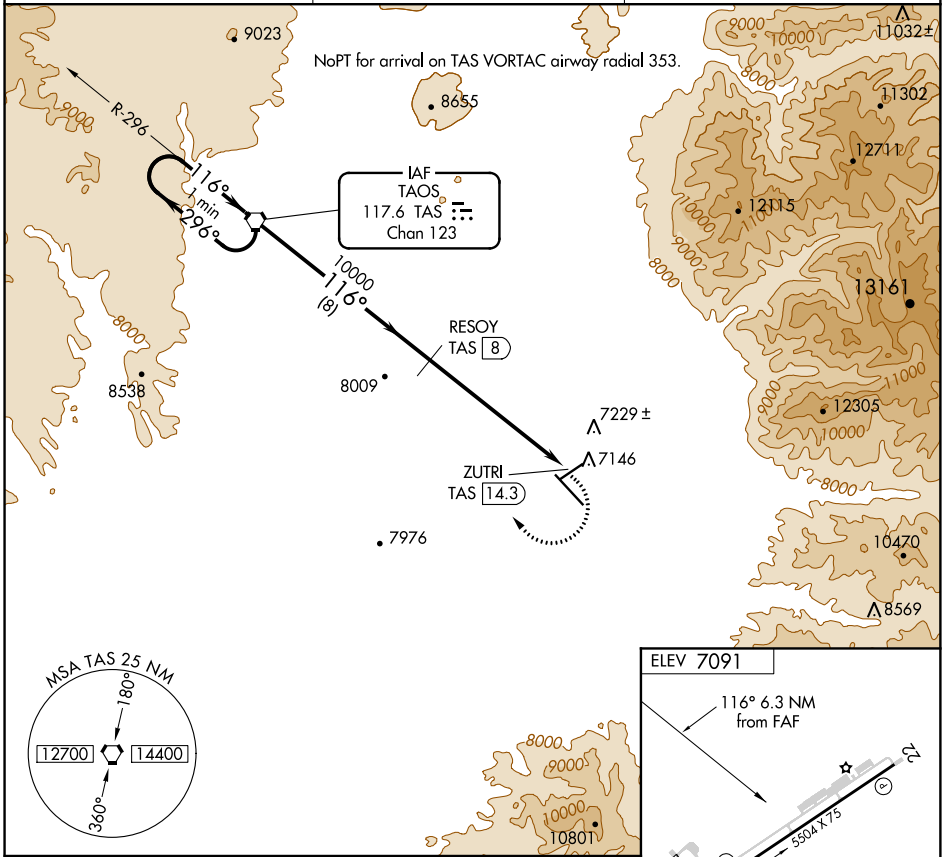

VORTAC TAS 117.6 Chan 123	APP CRS 116°	Rwy Idg TDZE Apt Elev	N/A N/A 7091
---	------------------------	-----------------------------	---

VOR/DME-B

TAOS RGNL (SKX)

⚠ MISSED APPROACH: Climbing right turn to 12000 direct TAS VORTAC and hold.

⚠ -31°C/-24°F

AWOS-3PT 132.975	ALBUQUERQUE RADIO 122.1R	UNICOM 122.8 (CTAF) ①
----------------------------	------------------------------------	--

SW-1, 09 NOV 2017 to 07 DEC 2017

SW-1, 09 NOV 2017 to 07 DEC 2017

CATEGORY	A	B	C	D
CIRCLING	8000-1¼	909 (1000-1¼)	8000-2¾	8000-3
		909 (1000-1¼)	909 (1000-2¾)	909 (1000-3)

REIL Rwy 4 **①**
MIRL Rwy 4-22 **①**