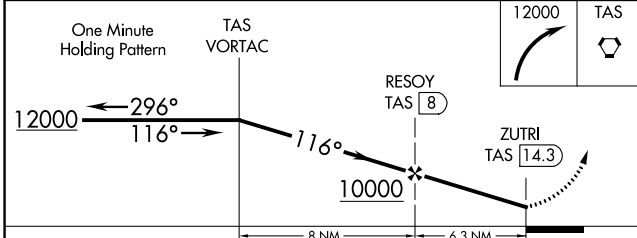

CATEGORY	A	B	C	D
CIRCLING	8000-1¼	909 (1000-1¼)	8000-2¾	8000-3
		909 (1000-1¼)	909 (1000-2¾)	909 (1000-3)

REIL Rwy 4 **①**
MIRL Rwy 4-22 **①**