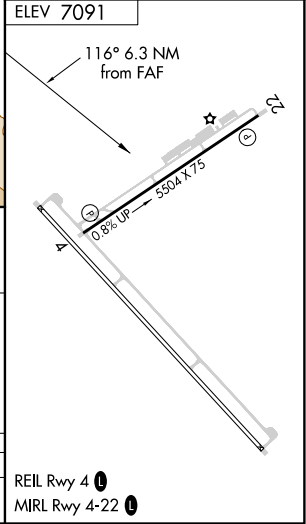

VORTAC TAS 117.6 Chan 123	APP CRS 116°	Rwy Idg TDZE Apt Elev	N/A N/A 7091
---	------------------------	-----------------------------	---

VOR/DME-B

TAOS RGNL (SKX)

⚠ MISSED APPROACH: Climbing right turn to 12000 direct TAS VORTAC and hold.

CATEGORY	A	B	C	D
CIRCLING	8000-1¼	909 (1000-1¼)	8000-2¾	8000-3
		909 (1000-1¼)	909 (1000-2¾)	909 (1000-3)

REIL Rwy 4 **①**
MIRL Rwy 4-22 **①**