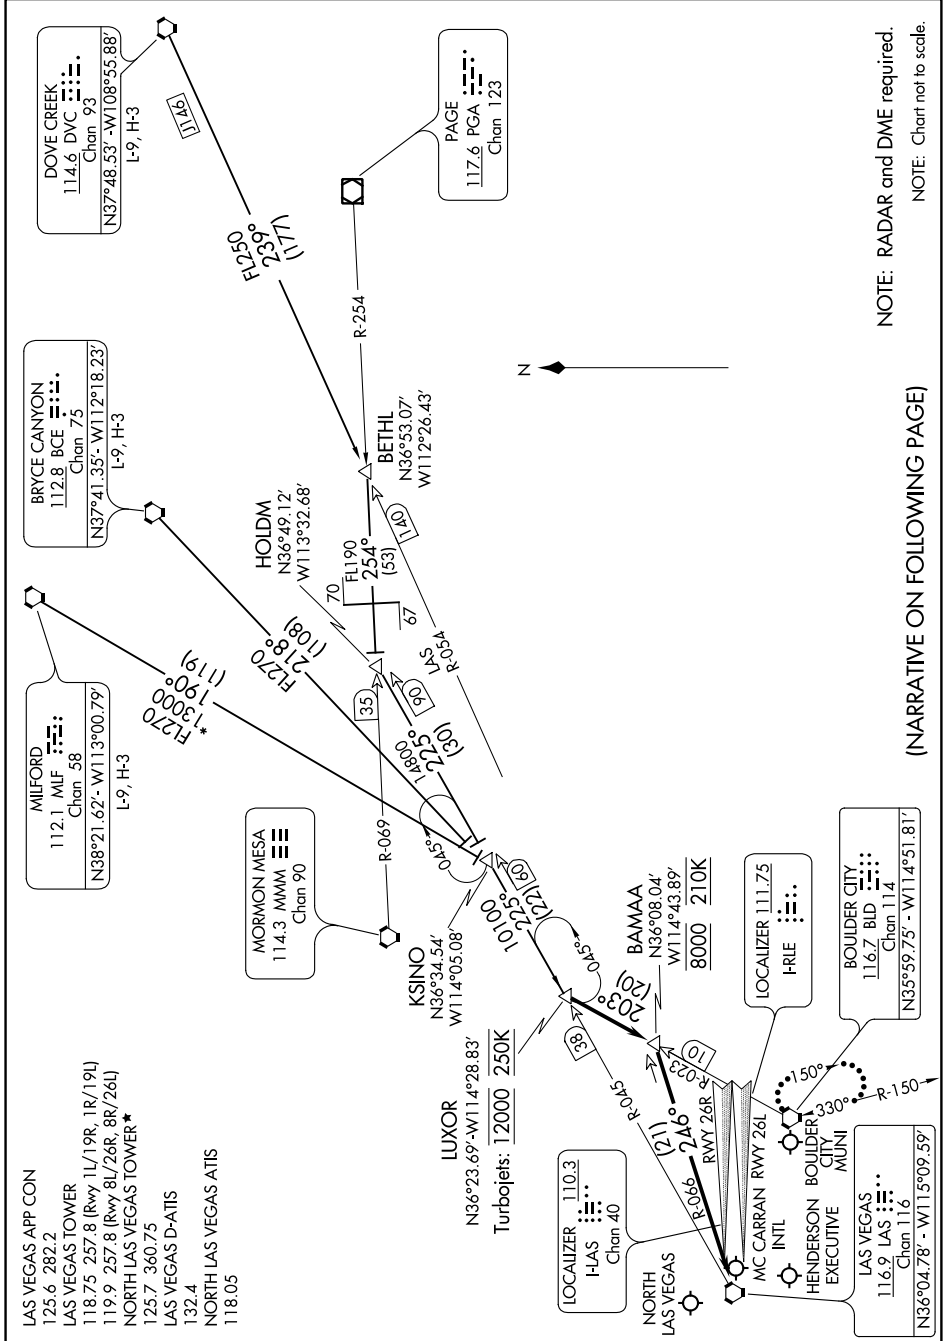

# LUXOR TWO ARRIVAL

SW-4, 09 NOV 2017 to 07 DEC 2017

NOTE: RADAR and DME required.  
NOTE: Chart not to scale.

(NARRATIVE ON FOLLOWING PAGE)

SW-4, 09 NOV 2017 to 07 DEC 2017

# LUXOR TWO ARRIVAL