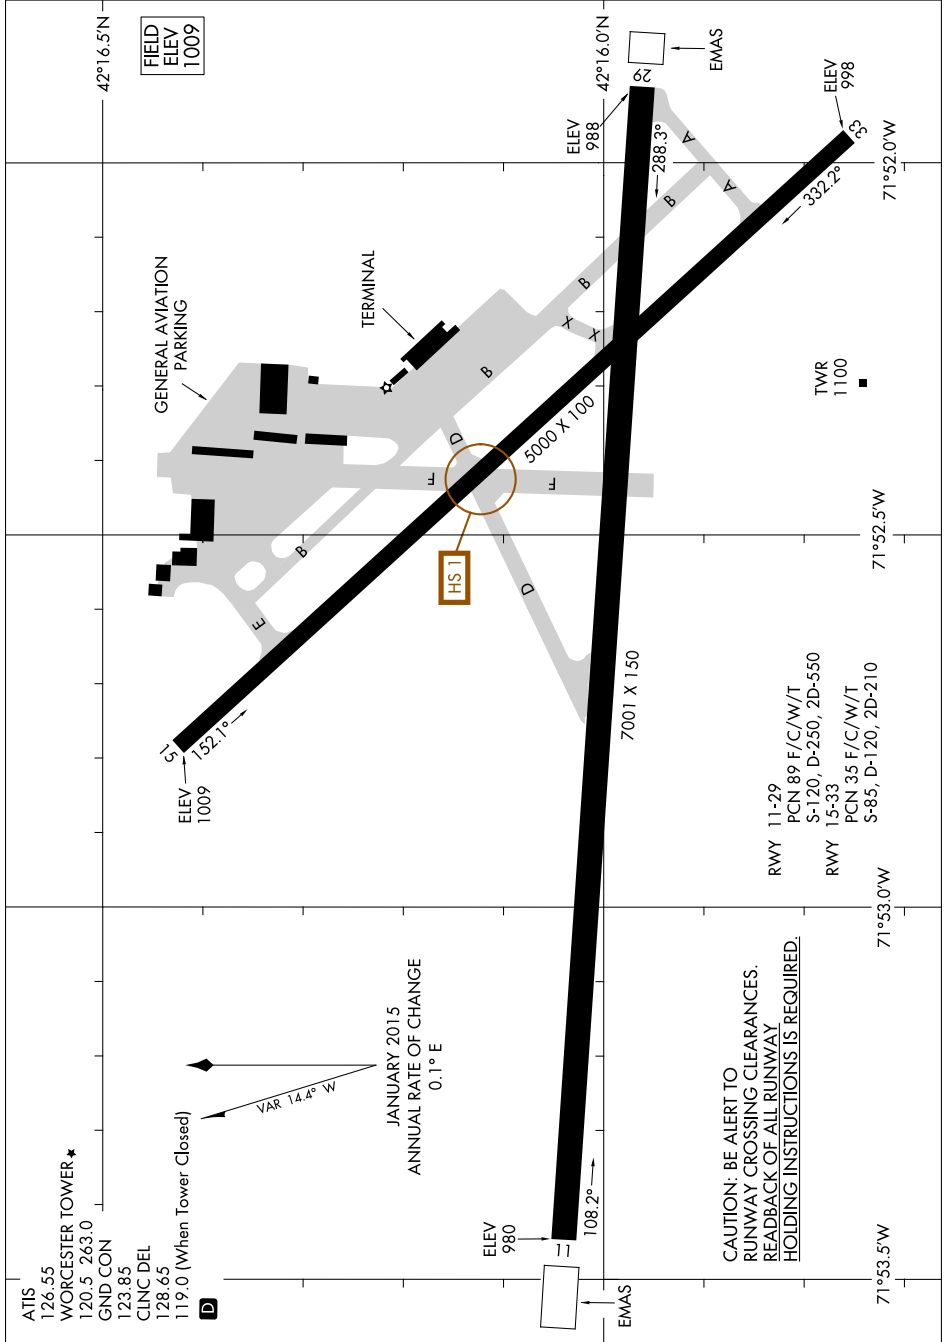

# AIRPORT DIAGRAM

AL-652 (FAA)

WORCESTER RGNL (ORH)  
WORCESTER, MASSACHUSETTS

NE-1, 09 NOV 2017 TO 07 DEC 2017

NE-1, 09 NOV 2017 TO 07 DEC 2017

# AIRPORT DIAGRAM

WORCESTER, MASSACHUSETTS  
WORCESTER RGNL (ORH)