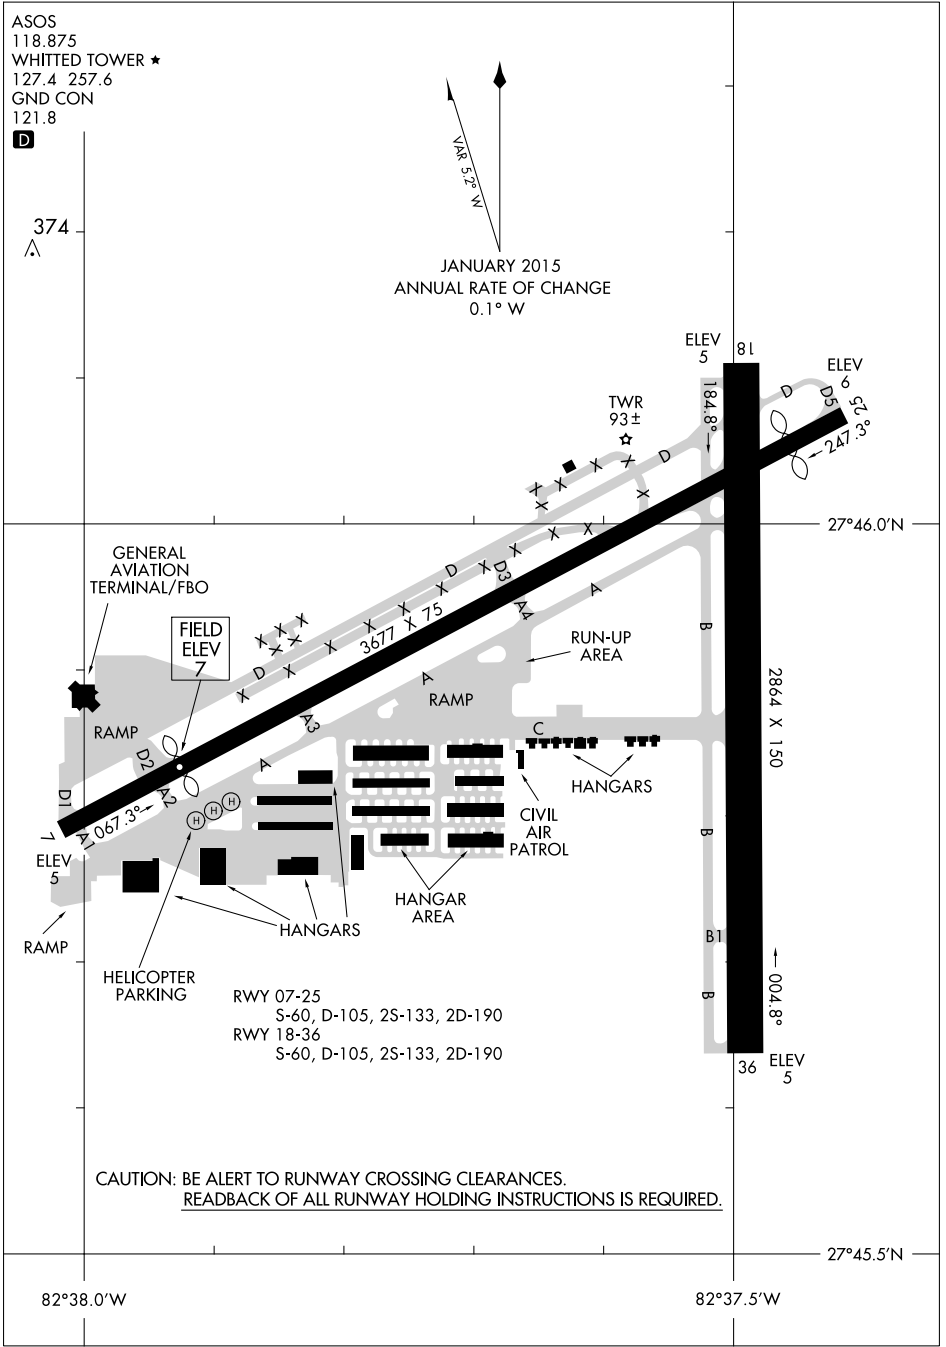

16315

AIRPORT DIAGRAM

AL-613 (FAA)

ALBERT WHITTED (SPG)
ST PETERSBURG, FLORIDA

ASOS
118.875
WHITTED TOWER ★
127.4 257.6
GND CON
121.8

JANUARY 2015
ANNUAL RATE OF CHANGE
0.1° W

SE-3, 09 NOV 2017 to 07 DEC 2017

SE-3, 09 NOV 2017 to 07 DEC 2017

CAUTION: BE ALERT TO RUNWAY CROSSING CLEARANCES.
READBACK OF ALL RUNWAY HOLDING INSTRUCTIONS IS REQUIRED.

AIRPORT DIAGRAM

16315

ST PETERSBURG, FLORIDA
ALBERT WHITTED (SPG)