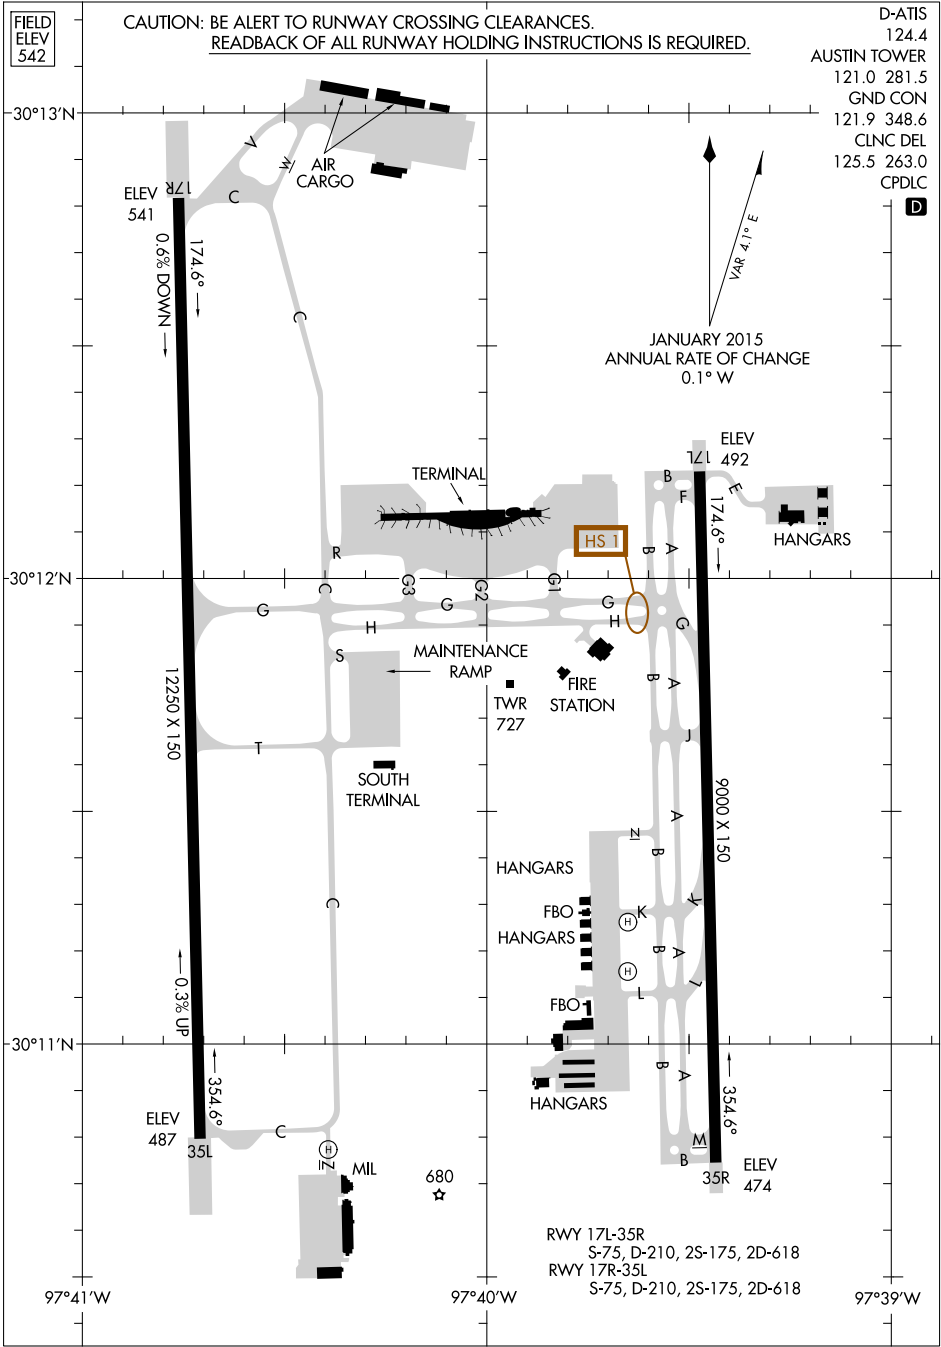

FIELD ELEV 542

CAUTION: BE ALERT TO RUNWAY CROSSING CLEARANCES.
READEBACK OF ALL RUNWAY HOLDING INSTRUCTIONS IS REQUIRED.

D-ATIS 124.4
 AUSTIN TOWER 121.0 281.5
 GND CON 121.9 348.6
 CLNC DEL 125.5 263.0
 CPDLC

SC-3, 09 NOV 2017 to 07 DEC 2017

SC-3, 09 NOV 2017 to 07 DEC 2017