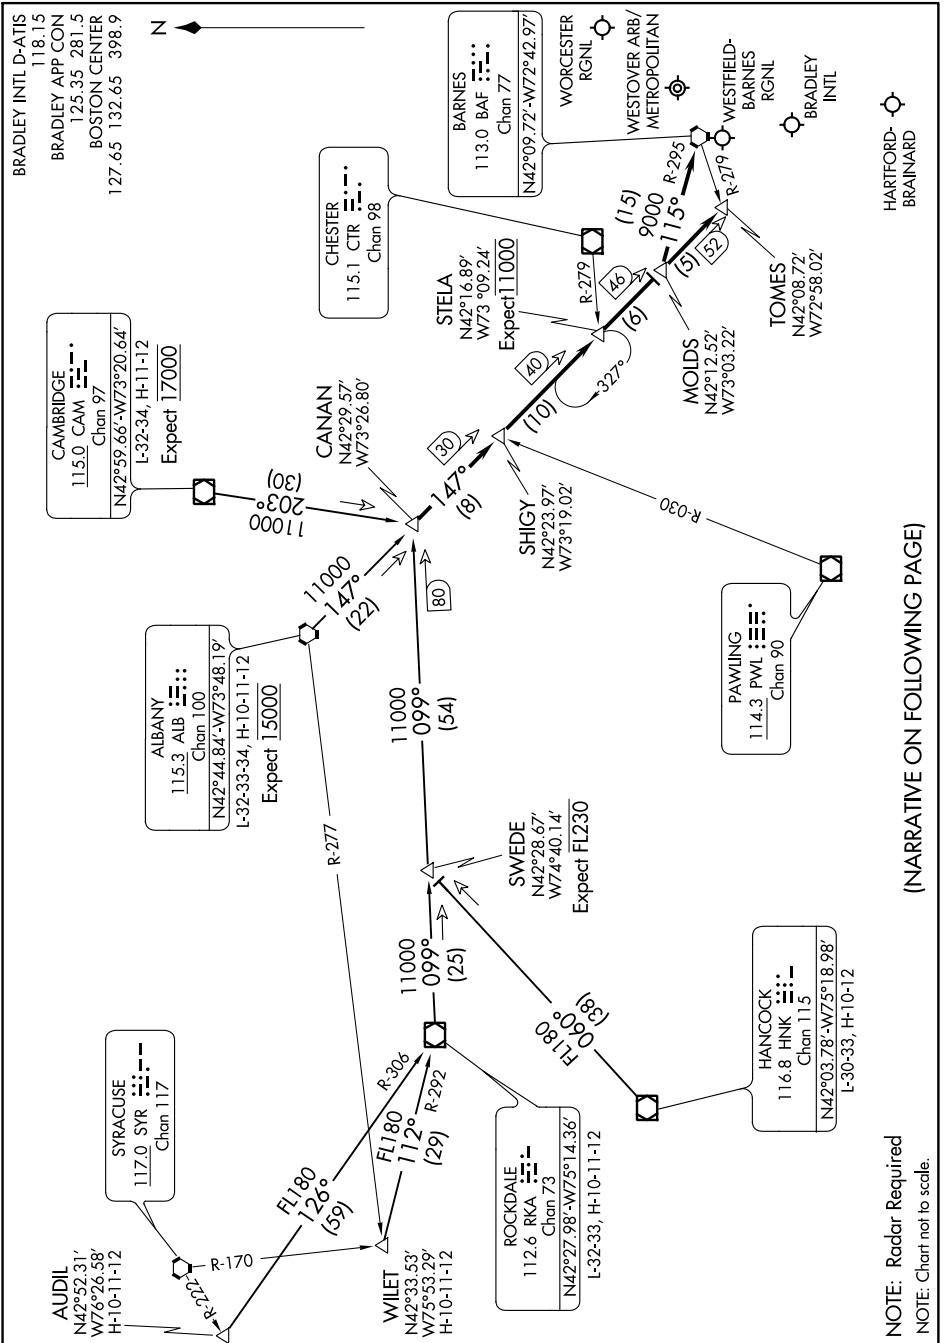

STELA ONE ARRIVAL

NE-1, 09 NOV 2017 to 07 DEC 2017

(NARRATIVE ON FOLLOWING PAGE)

NE-1, 09 NOV 2017 to 07 DEC 2017