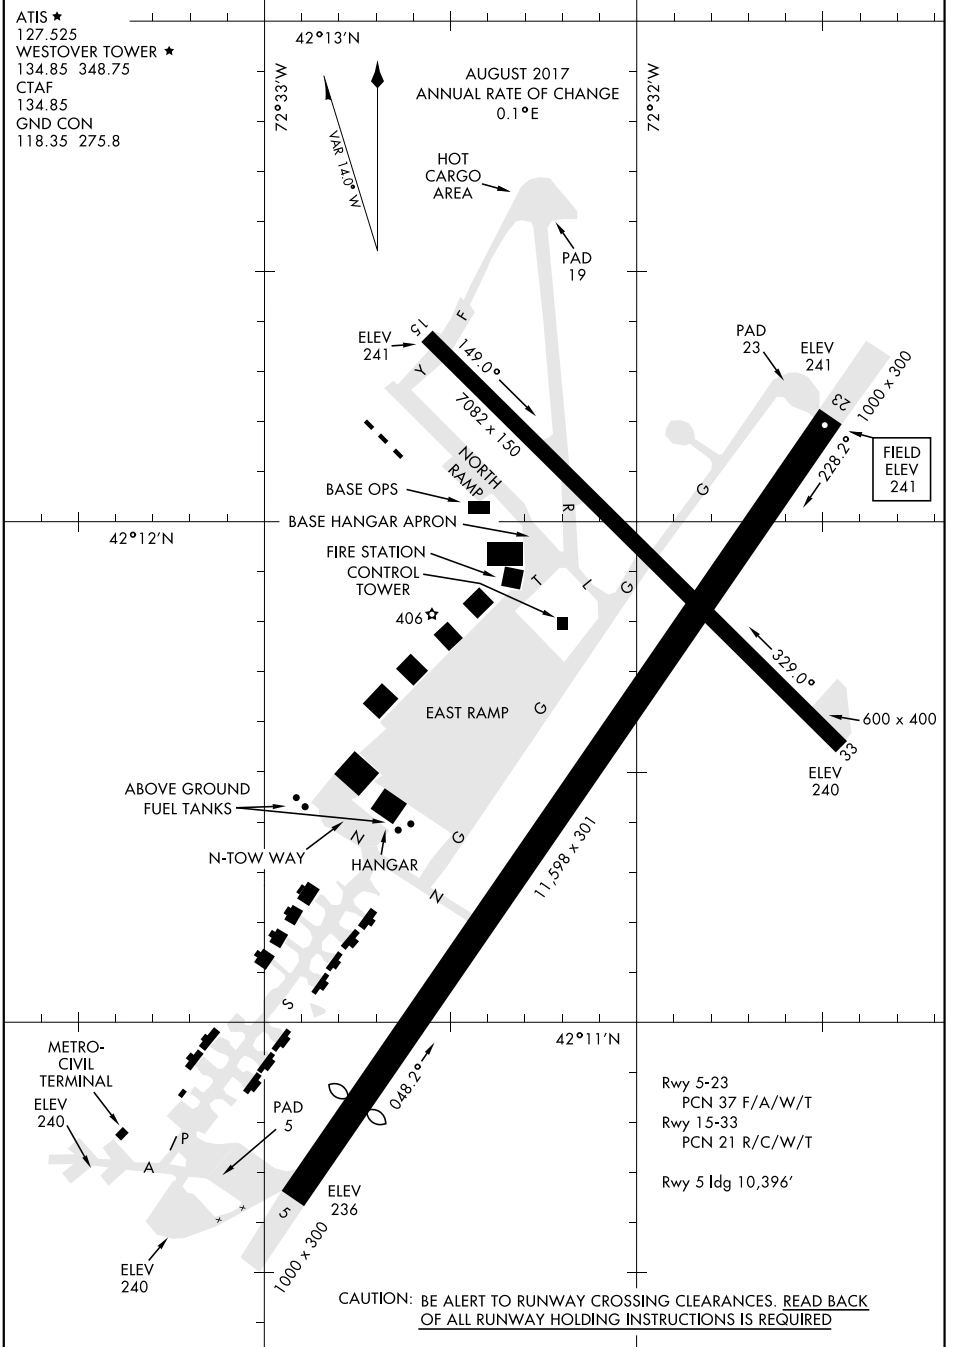

AIRPORT DIAGRAM

AFD-447 [USAF]

WESTOVER ARB/METROPOLITAN (KCEF)

SPRINGFIELD/CHICOPEE, MASSACHUSETTS

ATIS ★
 127.525
 WESTOVER TOWER ★
 134.85 348.75
 CTAF
 134.85
 GND CON
 118.35 275.8

AUGUST 2017
 ANNUAL RATE OF CHANGE
 0.1°E

NE-1, 09 NOV 2017 to 07 DEC 2017

NE-1, 09 NOV 2017 to 07 DEC 2017

CAUTION: BE ALERT TO RUNWAY CROSSING CLEARANCES. READ BACK
 OF ALL RUNWAY HOLDING INSTRUCTIONS IS REQUIRED

Rwy 5-23
 PCN 37 F/A/W/T
 Rwy 15-33
 PCN 21 R/C/W/T
 Rwy 5 Idg 10,396'