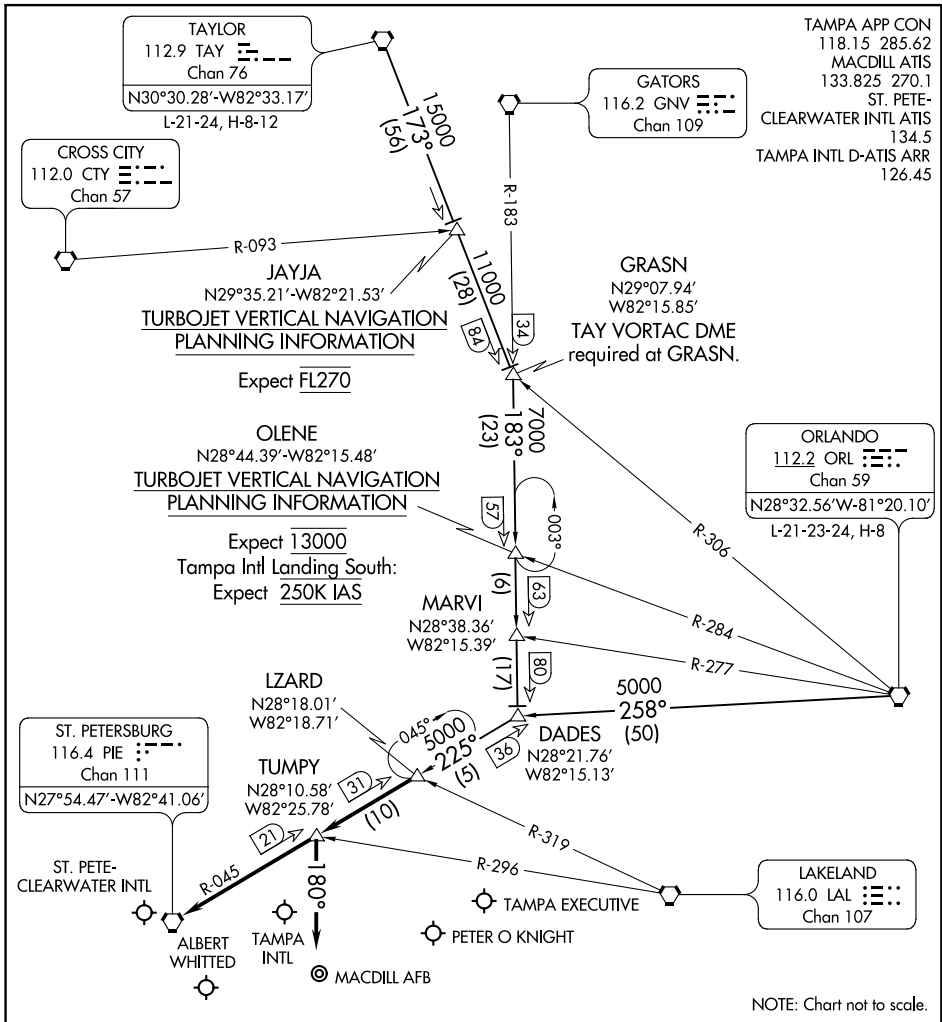

LZARD SIX ARRIVAL

TAMPA, FLORIDA

SE-3, 09 NOV 2017 TO 07 DEC 2017

SE-3, 09 NOV 2017 TO 07 DEC 2017

TAYLOR TRANSITION (TAY.LZARD6): From over TAY VORTAC on TAY R-173 to GRASN INT, then on GNV R-183 to DADES INT, then on PIE R-045 to LZARD INT. Thence. . .

ORLANDO TRANSITION (ORL.LZARD6): From over ORL VORTAC on ORL R-258 to DADES INT, then on PIE R-045 to LZARD INT. Thence. . .

TAMPA INTL:

. . . RWY 1L/R: From over LZARD INT on PIE R-045 to TUMPHY INT. Depart TUMPHY INT heading 180° for RADAR vectors to final approach course.

. . . RWY 19L/R: From over LZARD INT on PIE R-045 to PIE VORTAC. Expect RADAR vectors to final approach after LZARD INT.

ALL OTHER AIRPORTS: From over LZARD INT on PIE R-045 to PIE VORTAC. Expect RADAR vectors to the airport after LZARD INT.

LZARD SIX ARRIVAL

TAMPA, FLORIDA