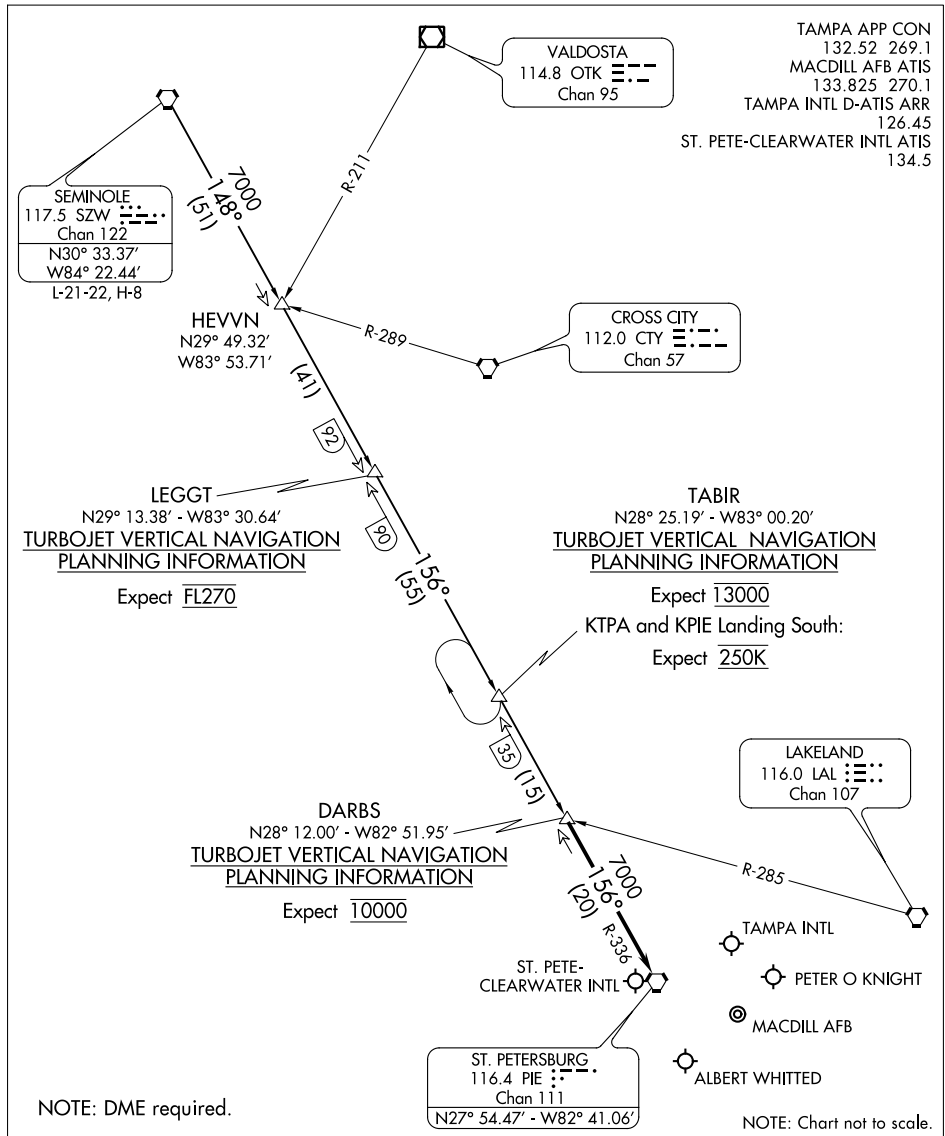

DARBS THREE ARRIVAL

TAMPA, FLORIDA

SE-3, 09 NOV 2017 to 07 DEC 2017

SE-3, 09 NOV 2017 to 07 DEC 2017

ARRIVAL ROUTE DESCRIPTION

SEMINOLE TRANSITION (SZW.DARBS3): From over SZW VORTAC on SZW R-148 and PIE R-336 to DARBS INT. Thence. . . .

. . . .from over DARBS INT on PIE R-336 to PIE VORTAC. Expect RADAR vectors to final approach course.

LOST COMMUNICATIONS: STANDARD.

DARBS THREE ARRIVAL

TAMPA, FLORIDA