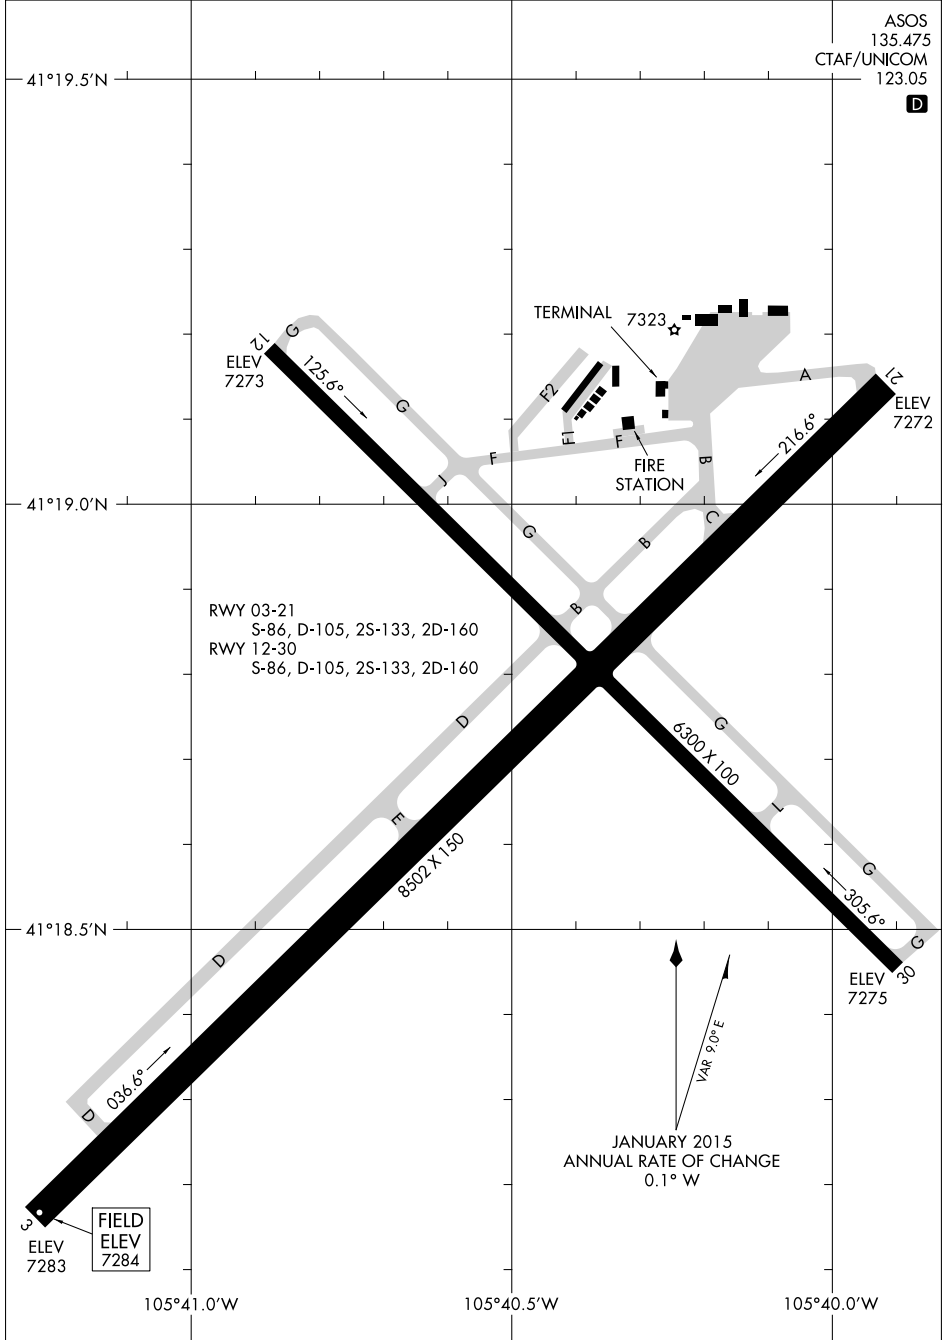

15064

AIRPORT DIAGRAM

AL-225 (FAA)

LARAMIE RGNL (LAR)
LARAMIE, WYOMING

ASOS
135.475
CTAF/UNICOM
123.05

D

NW-1, 09 NOV 2017 to 07 DEC 2017

NW-1, 09 NOV 2017 to 07 DEC 2017

AIRPORT DIAGRAM

15064

LARAMIE, WYOMING
LARAMIE RGNL (LAR)