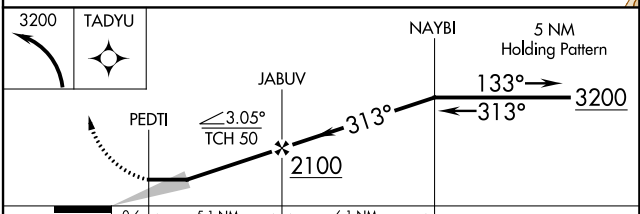

CATEGORY	A	B	C	D
LNAV MDA	1220-1¼ 1007 (1100-1¼)	1220-1½ 1007 (1100-1½)	1220-3 1007 (1100-3)	NA
CIRCLING	1220-1¼ 1005 (1100-1¼)	1220-1½ 1005 (1100-1½)	1220-3 1005 (1100-3)	NA

AK, 12 OCT 2017 to 07 DEC 2017

AK, 12 OCT 2017 to 07 DEC 2017