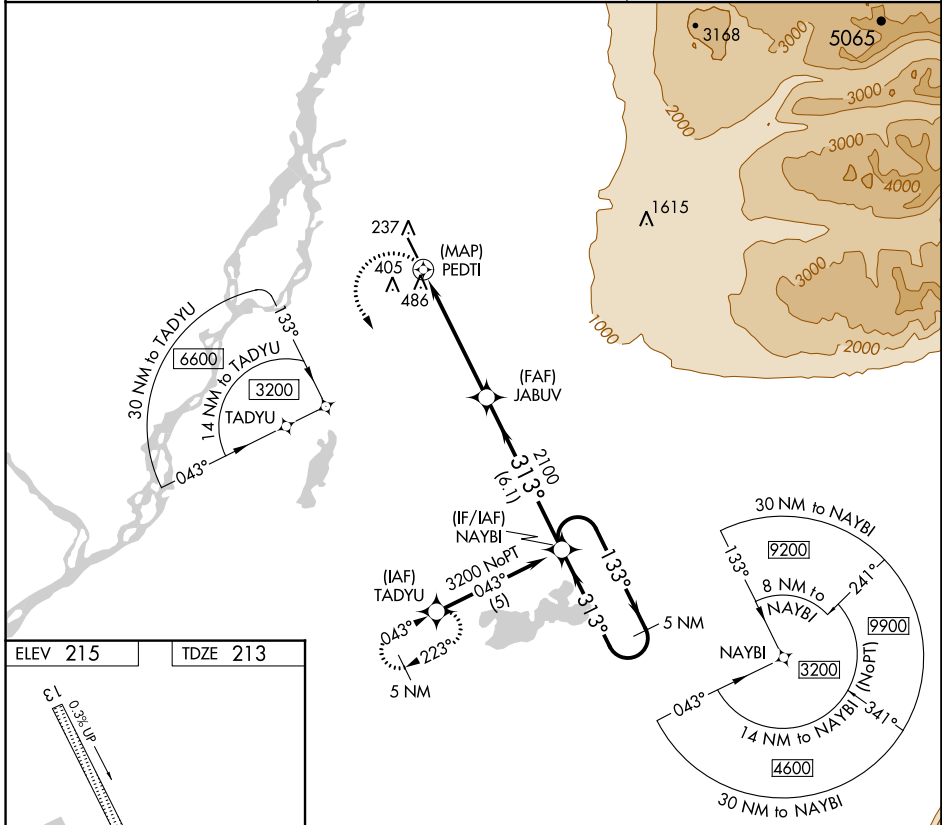

RNAV (GPS) RWY 31

WILLOW (UUO)(PAUO)

APP CRS 313°	Rwy ldg 4000 TDZE 213 Apt Elev 215
------------------------	---

<p>▼ Use Wasilla altimeter setting. ▲ NA Procedure NA at night. ❄ -23°C DME/DME RNP-0.3 NA.</p>	<p>MISSED APPROACH: Climbing left turn to 3200 direct TADYU and hold.</p>
--	---

<p>WASILLA AWOS-3 135.25</p>	<p>ANCHORAGE CENTER 133.7 279.6</p>	<p>CTAF 122.8</p>
---	--	------------------------------

ELEV 215	TDZE 213
----------	----------

CATEGORY	A	B	C	D
LNAV MDA	1220-1¼ 1007 (1100-1¼)	1220-1½ 1007 (1100-1½)	1220-3 1007 (1100-3)	NA
CIRCLING	1220-1¼ 1005 (1100-1¼)	1220-1½ 1005 (1100-1½)	1220-3 1005 (1100-3)	NA

AK, 12 OCT 2017 to 07 DEC 2017

AK, 12 OCT 2017 to 07 DEC 2017