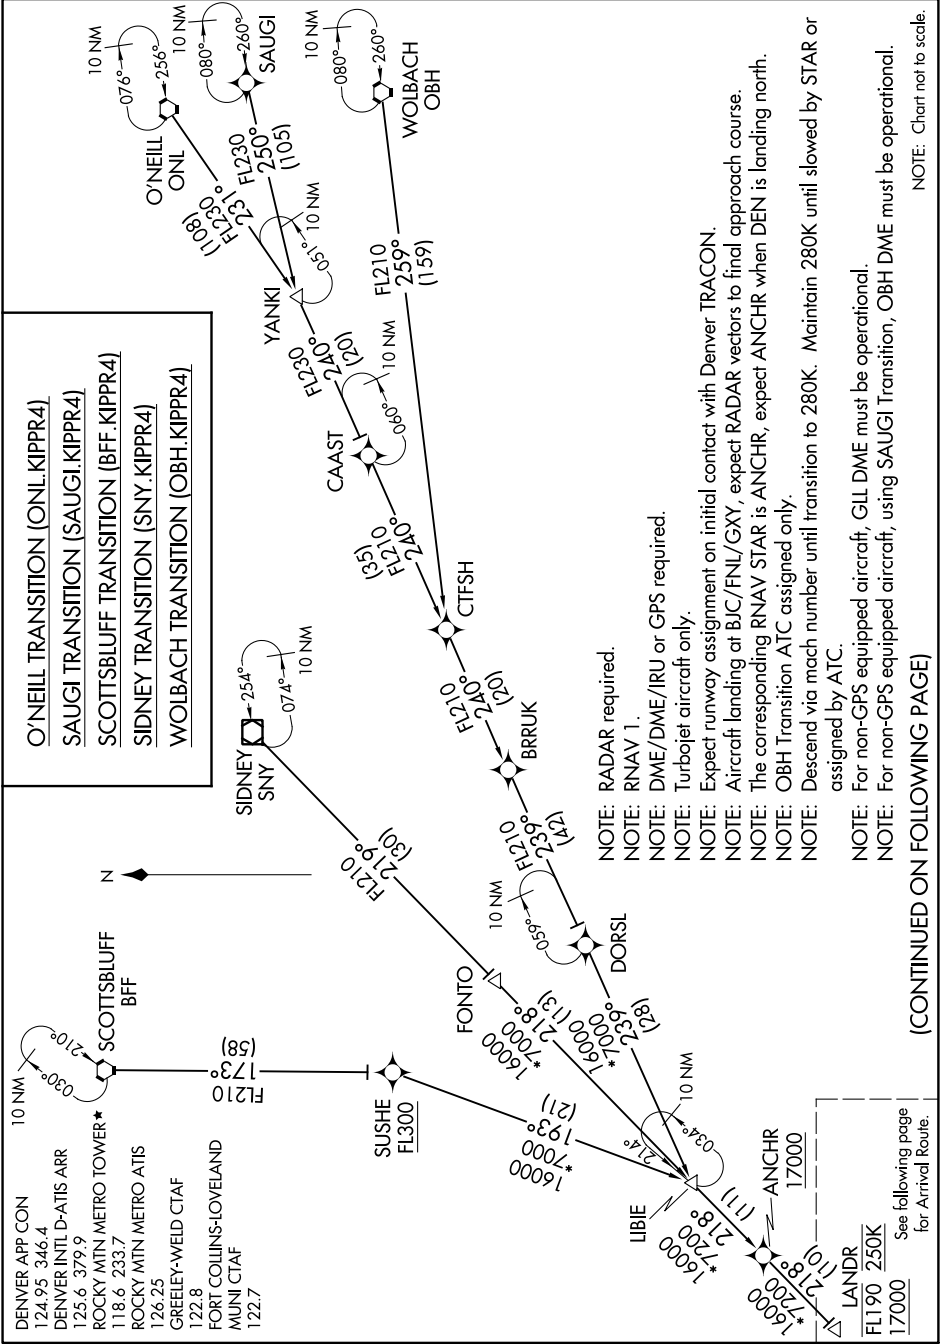

SW-1, '1, 12 OCT 2017 to 09 NOV 2017

(CONTINUED ON FOLLOWING PAGE)

NOTE: Chart not to scale.

SW-1, 12 OCT 2017 to 09 NOV 2017

See following page for Arrival Route.