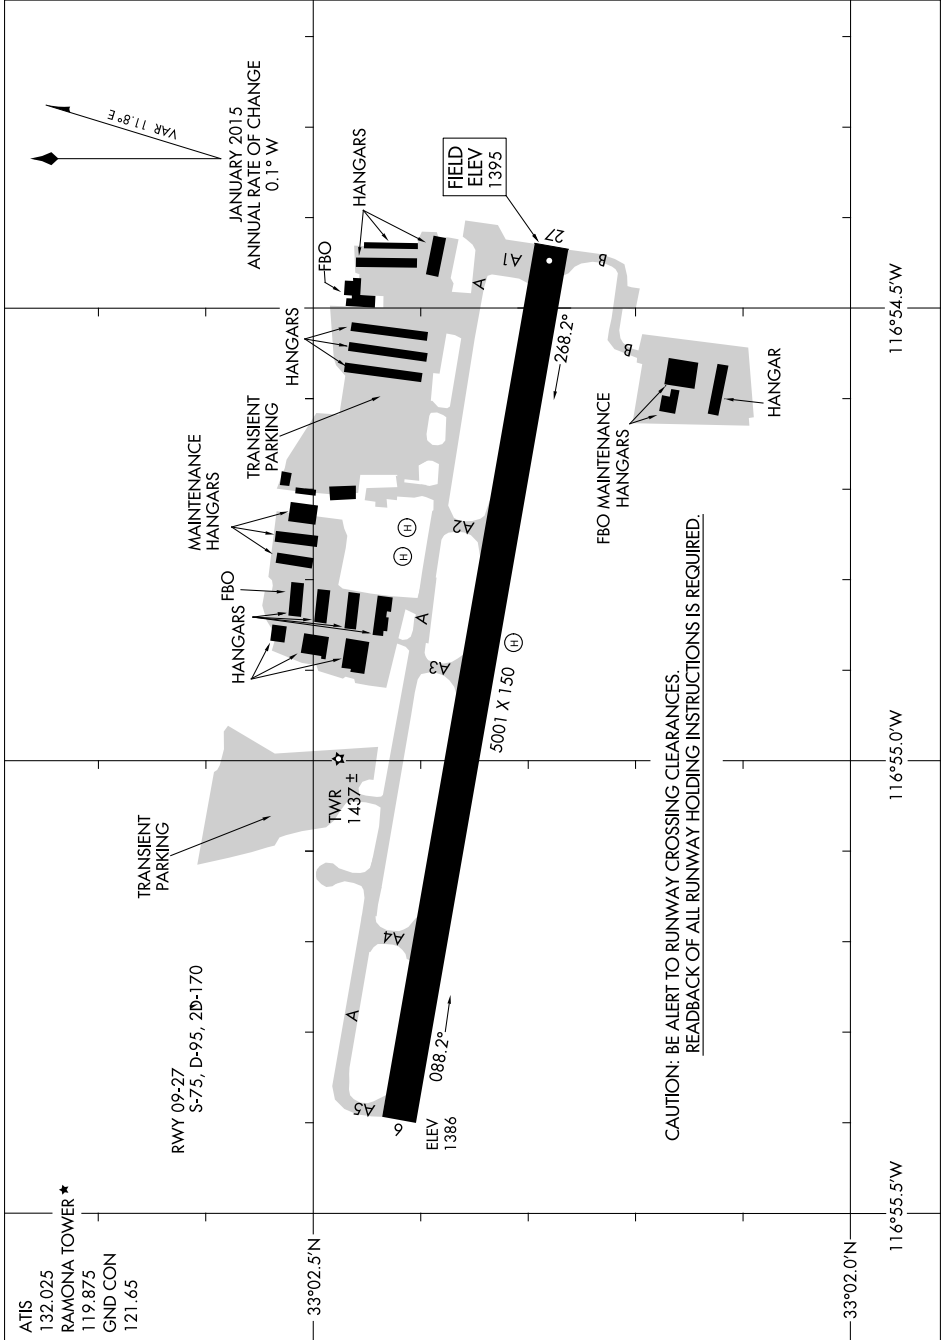

# AIRPORT DIAGRAM

AL-6667 (FAA)

RAMONA (RNM)  
RAMONA, CALIFORNIA

SW-3, 12 OCT 2017 to 09 NOV 2017

CAUTION: BE ALERT TO RUNWAY CROSSING CLEARANCES.  
READBACK OF ALL RUNWAY HOLDING INSTRUCTIONS IS REQUIRED.

SW-3, 12 OCT 2017 to 09 NOV 2017

# AIRPORT DIAGRAM

RAMONA, CALIFORNIA  
RAMONA (RNM)