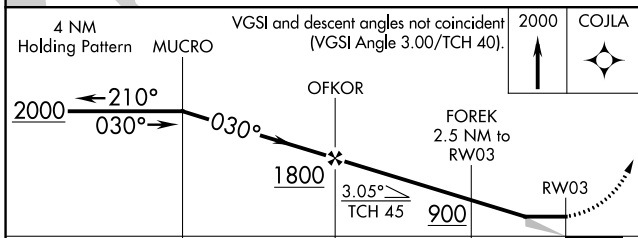

APP CRS	Rwy Idg	5014
030°	TDZE	67
	Apt Elev	76

RNAV (GPS) RWY 3

BROOKSVILLE-TAMPA BAY RGNL (BKV)

<p>⚠ DME/DME RNP-0.3 NA. When local altimeter setting not received, use Tampa Intl altimeter setting and increase all MDA 80 feet and increase LNAV Cat D visibility ¼ mile.</p>				<p>MISSED APPROACH: Climb to 2000 direct COJLA and hold.</p>	
ASOS	TAMPA APP CON	BROOKSVILLE TOWER ★	GND CON	CINC DEL	UNICOM
134.725	125.3 316.05	118.55 (CTAF) 0	121.4	119.125	123.0

CATEGORY	A	B	C	D
LNAV MDA	480-1	413 (500-1)	480-1¼	413 (500-1¼)
CIRCLING	680-1	604 (700-1)	680-1¾	680-2
			604 (700-1¾)	604 (700-2)

SE-3, 12 OCT 2017 to 09 NOV 2017

SE-3, 12 OCT 2017 to 09 NOV 2017