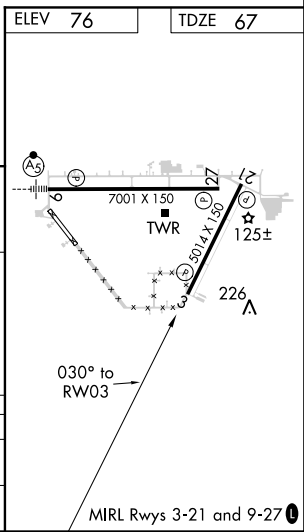

APP CRS	Rwy Idg	5014
030°	TDZE	67
	Apt Elev	76

RNAV (GPS) RWY 3

BROOKSVILLE-TAMPA BAY RGNL (BKV)

<p>⚠ DME/DME RNP-0.3 NA. When local altimeter setting not received, use Tampa Intl altimeter setting and increase all MDA 80 feet and increase LNAV Cat D visibility ¼ mile.</p>				<p>MISSED APPROACH: Climb to 2000 direct COJLA and hold.</p>	
ASOS	TAMPA APP CON	BROOKSVILLE TOWER ★	GND CON	CINC DEL	UNICOM
134.725	125.3 316.05	118.55 (CTAF) 0	121.4	119.125	123.0

CATEGORY	A	B	C	D
LNAV MDA	480-1	413 (500-1)	480-1¼	413 (500-1¼)
CIRCLING	680-1	604 (700-1)	680-1¾	680-2
			604 (700-1¾)	604 (700-2)

SE-3, 12 OCT 2017 to 09 NOV 2017

SE-3, 12 OCT 2017 to 09 NOV 2017