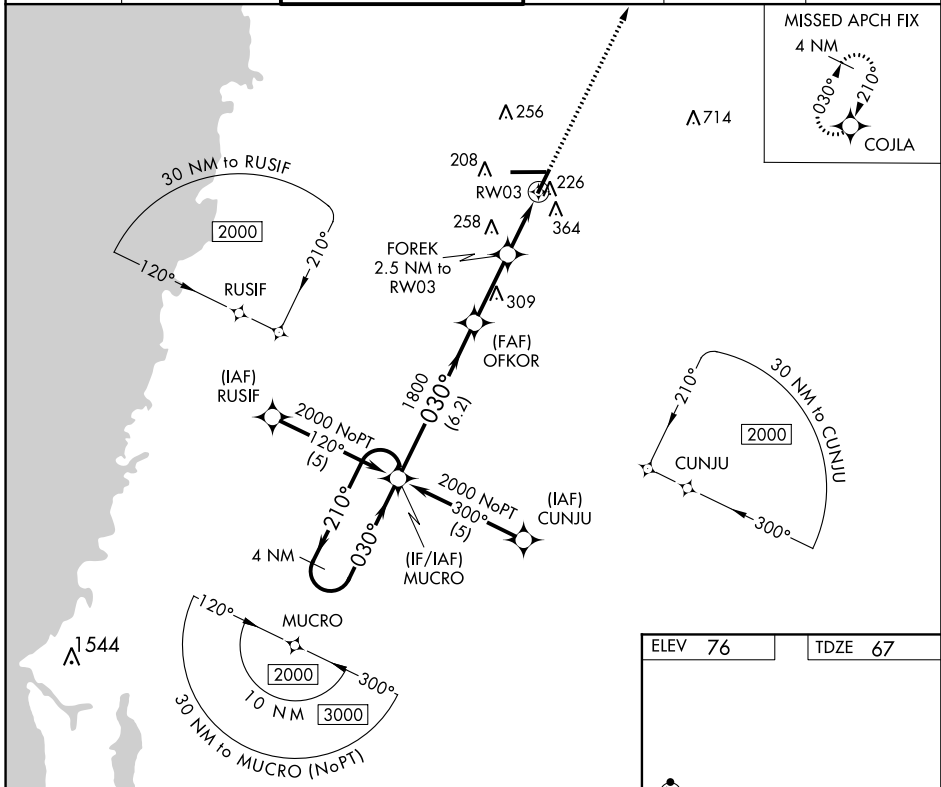

APP CRS	Rwy Idg	5014
030°	TDZE	67
	Apt Elev	76

RNAV (GPS) RWY 3

BROOKSVILLE-TAMPA BAY RGNL (BKV)

<p>⚠ DME/DME RNP-0.3 NA. When local altimeter setting not received, use Tampa Intl altimeter setting and increase all MDA 80 feet and increase LNAV Cat D visibility ¼ mile.</p>				<p>MISSED APPROACH: Climb to 2000 direct COJLA and hold.</p>	
ASOS	TAMPA APP CON	BROOKSVILLE TOWER ★	GND CON	CINC DEL	UNICOM
134.725	125.3 316.05	118.55 (CTAF) 0	121.4	119.125	123.0

CATEGORY	A	B	C	D
LNAV MDA	480-1	413 (500-1)	480-1¼	413 (500-1¼)
CIRCLING	680-1	604 (700-1)	680-1¾	680-2
			604 (700-1¾)	604 (700-2)

SE-3, 12 OCT 2017 to 09 NOV 2017

SE-3, 12 OCT 2017 to 09 NOV 2017