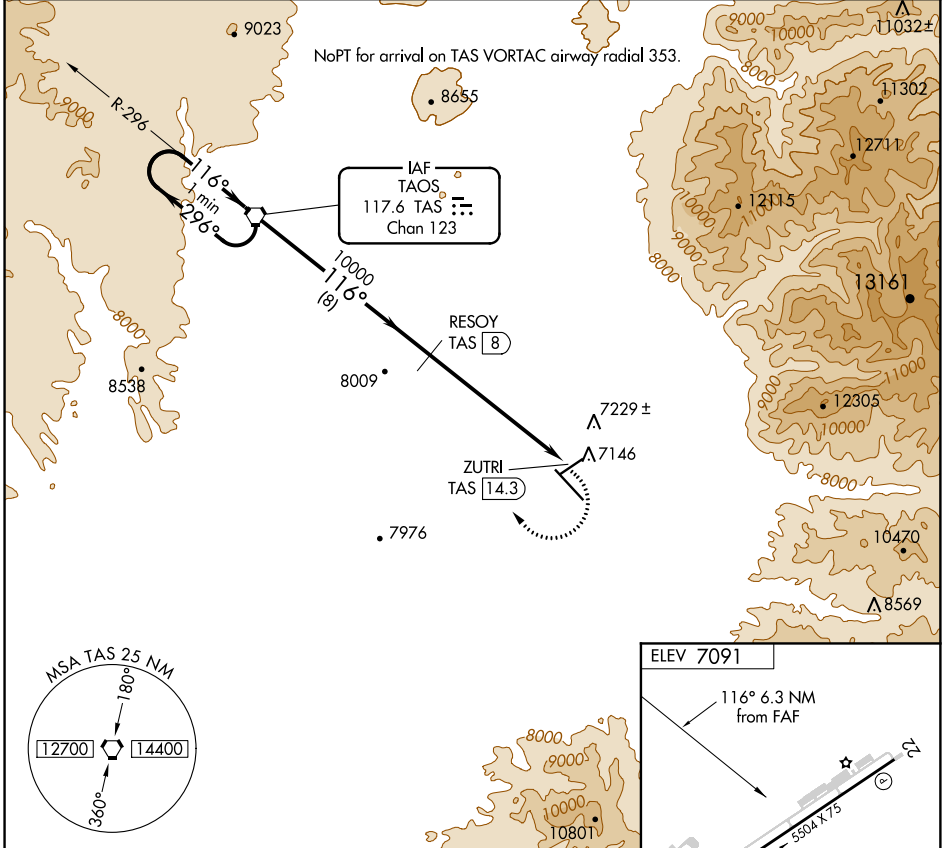

VORTAC TAS 117.6 Chan 123	APP CRS 116°	Rwy Idg TDZE Apt Elev	N/A N/A 7091
---	------------------------	-----------------------------	---

VOR/DME-B

TAOS RGNL (SKX)

MISSED APPROACH: Climbing right turn to 12000 direct TAS VORTAC and hold.

AWOS-3PT 132.975	ALBUQUERQUE RADIO 122.1R	UNICOM 122.8 (CTAF) 0
----------------------------	------------------------------------	--

SW-1, 12 OCT 2017 to 09 NOV 2017

SW-1, 12 OCT 2017 to 09 NOV 2017

CATEGORY	A	B	C	D
CIRCLING	8000-1¼	909 (1000-1¼)	8000-2¾	8000-3
			909 (1000-2¾)	909 (1000-3)