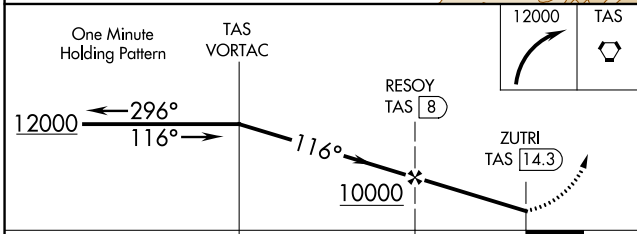

VORTAC TAS 117.6 Chan 123	APP CRS 116°	Rwy Idg TDZE Apt Elev	N/A N/A 7091
---	------------------------	-----------------------------	---

VOR/DME-B

TAOS RGNL (SKX)

MISSED APPROACH: Climbing right turn to 12000 direct TAS VORTAC and hold.

AWOS-3PT 132.975	ALBUQUERQUE RADIO 122.1R	UNICOM 122.8 (CTAF) 0
----------------------------	------------------------------------	--

SW-1, 12 OCT 2017 to 09 NOV 2017

SW-1, 12 OCT 2017 to 09 NOV 2017

CATEGORY	A	B	C	D
CIRCLING	8000-1¼	909 (1000-1¼)	8000-2¾	8000-3
			909 (1000-2¾)	909 (1000-3)