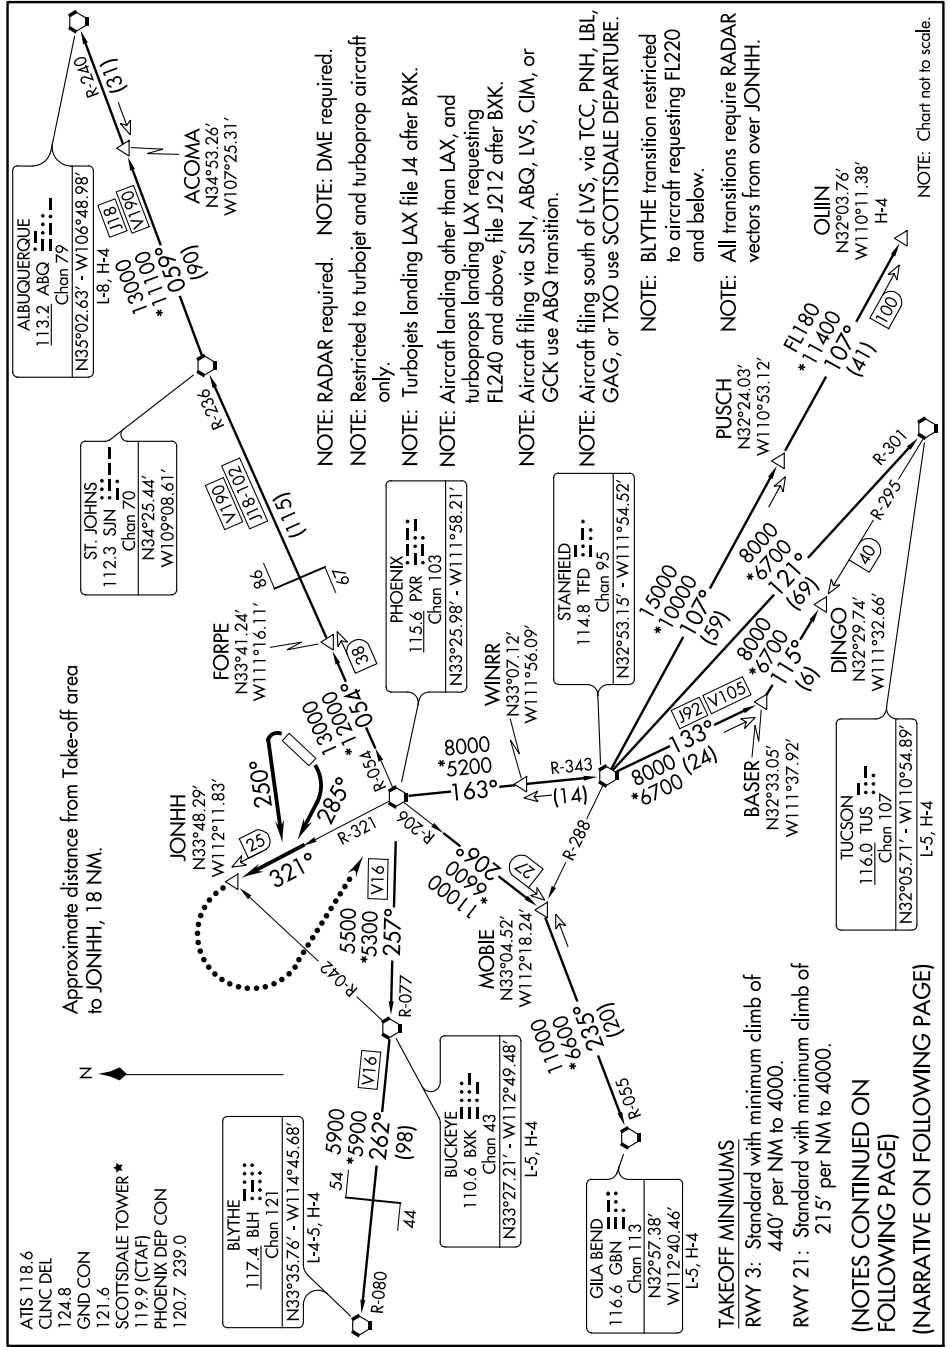

SCOTTSDALE SEVEN DEPARTURE

SL-5651 (FAA)

SCOTTSDALE (SDL)
SCOTTSDALE, ARIZONA

SW-4, 12 OCT 2017 to 09 NOV 2017

SW-4, 12 OCT 2017 to 09 NOV 2017

SCOTTSDALE SEVEN DEPARTURE