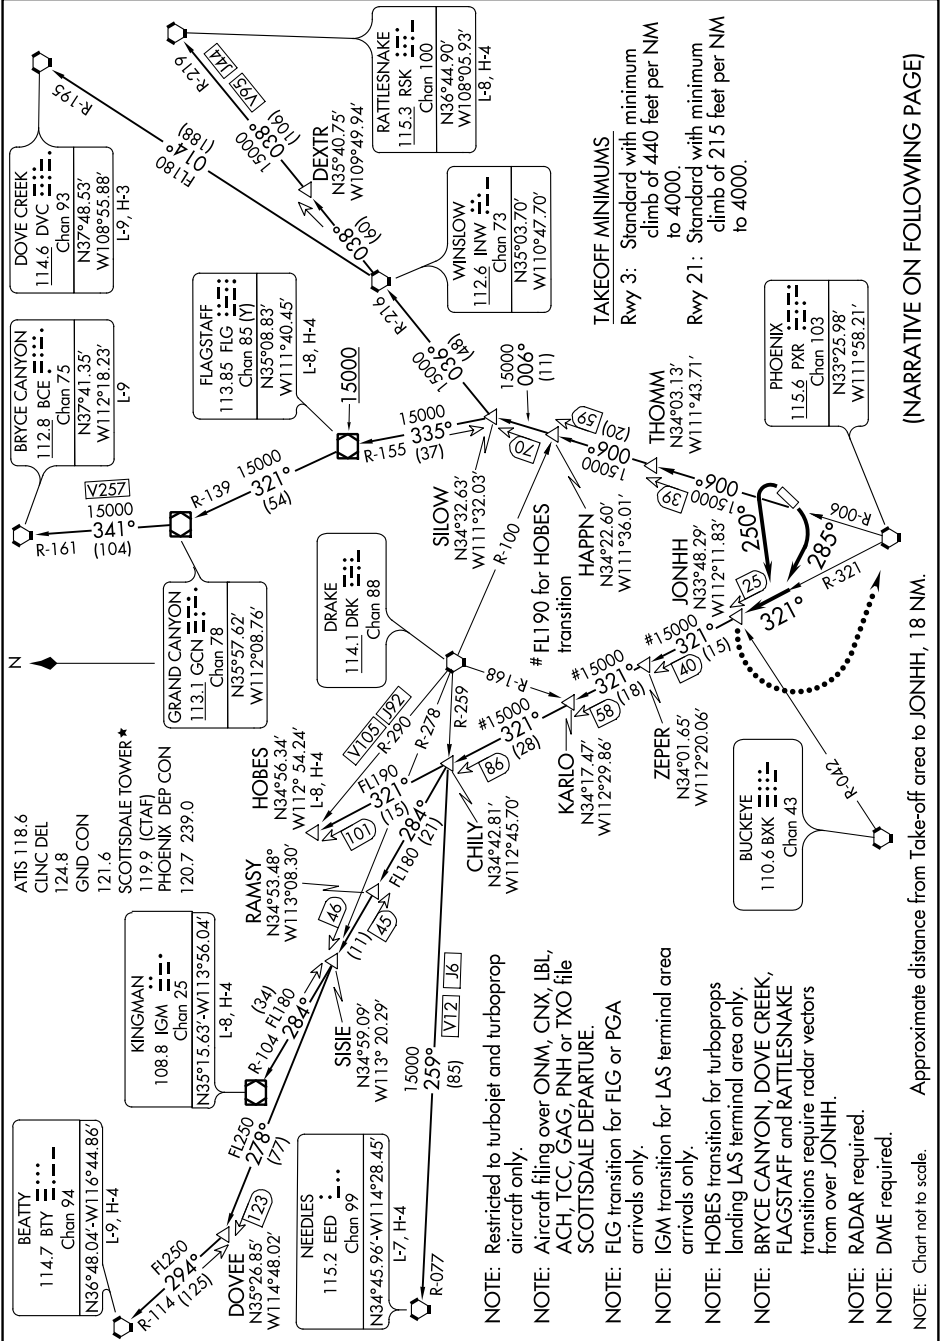

JONHH1.JONHH) 16315  
**JONHH ONE DEPARTURE**

SL-5651 (FAA)

SCOTTSDALE (SDL)  
 SCOTTSDALE, ARIZONA

SW-4, 12 OCT 2017 to 09 NOV 2017

(NARRATIVE ON FOLLOWING PAGE)

Approximate distance from Take-off area to JONHH, 18 NM.

SW-4, 12 OCT 2017 to 09 NOV 2017

**JONHH ONE DEPARTURE**  
 (JONHH1.JONHH) 02JUL09

SCOTTSDALE, ARIZONA  
 SCOTTSDALE (SDL)