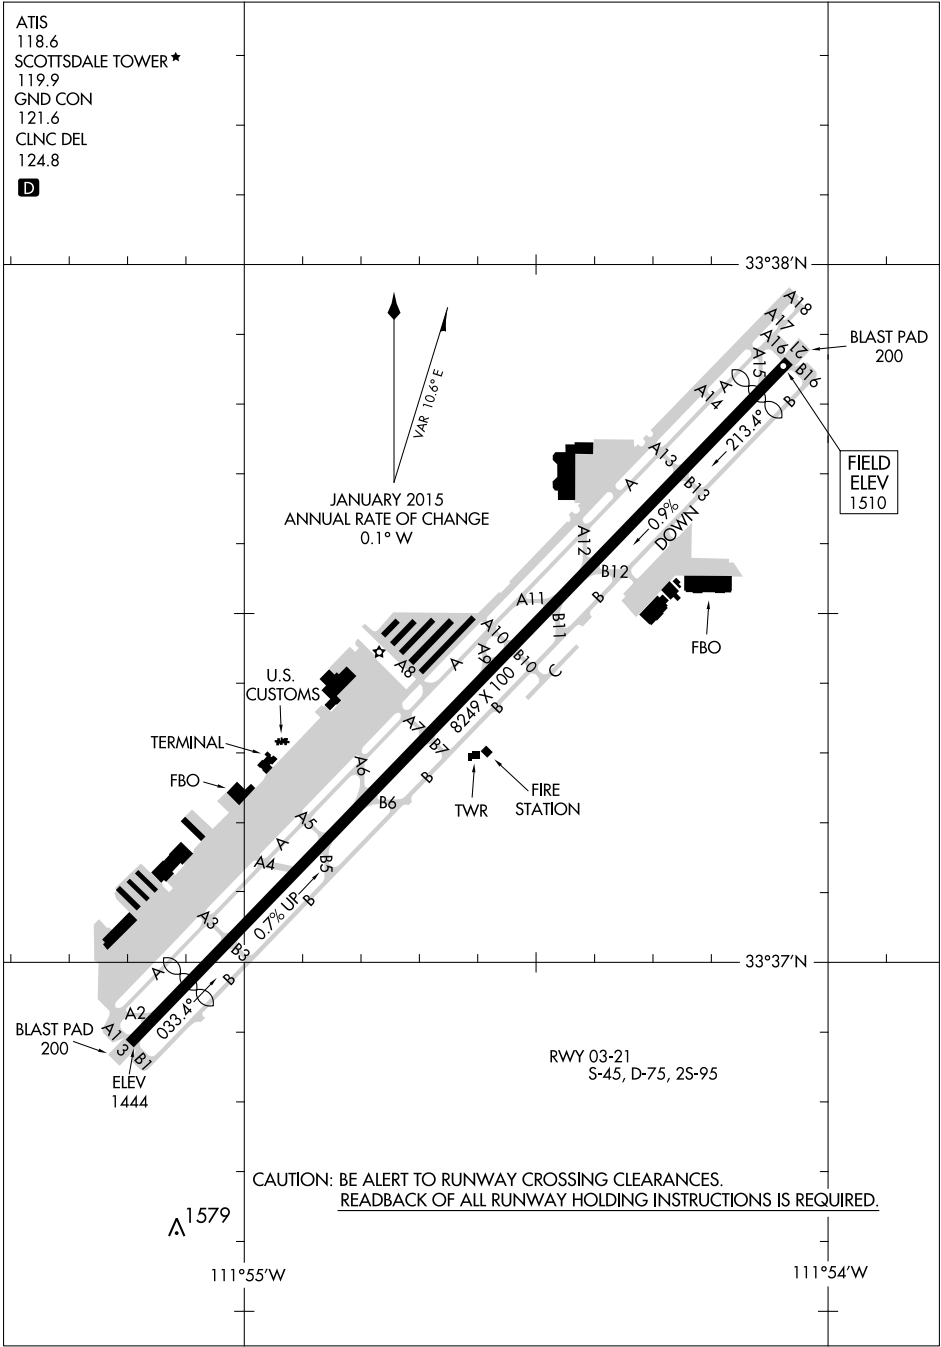

17173

AIRPORT DIAGRAM

AL-5651 (FAA)

SCOTTSDALE (SDL)
SCOTTSDALE, ARIZONA

ATIS
 118.6
 SCOTTSDALE TOWER ★
 119.9
 GND CON
 121.6
 CLNC DEL
 124.8

D

SW-4, 12 OCT 2017 to 09 NOV 2017

SW-4, 12 OCT 2017 to 09 NOV 2017

AIRPORT DIAGRAM

17173

SCOTTSDALE, ARIZONA
SCOTTSDALE (SDL)