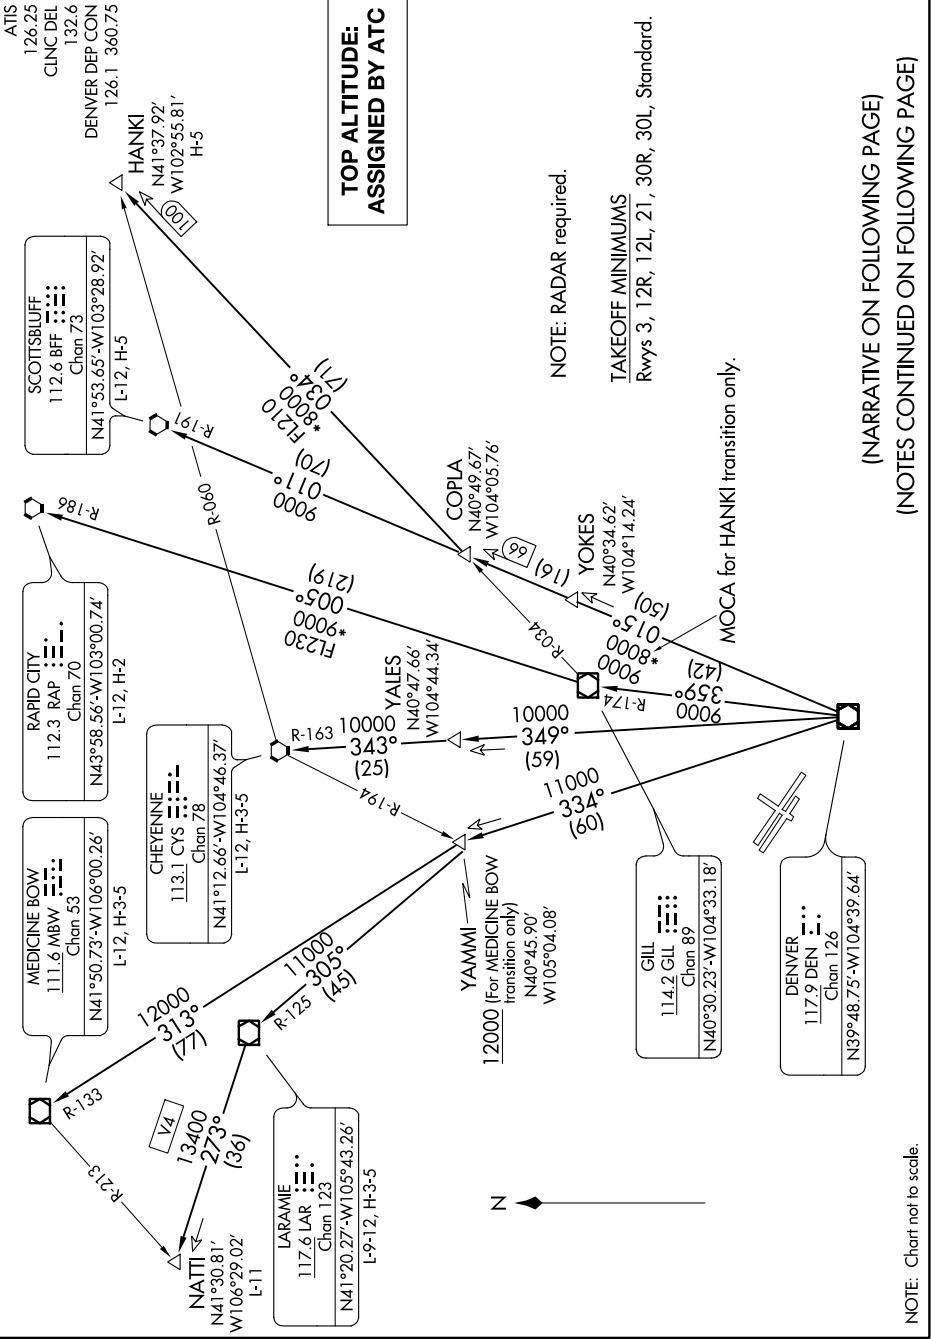

# YELLOWSTONE ONE DEPARTURE

SW-1, 12 OCT 2017 to 09 NOV 2017

(NARRATIVE ON FOLLOWING PAGE)  
(NOTES CONTINUED ON FOLLOWING PAGE)

SW-1, 12 OCT 2017 to 09 NOV 2017

NOTE: Chart not to scale.