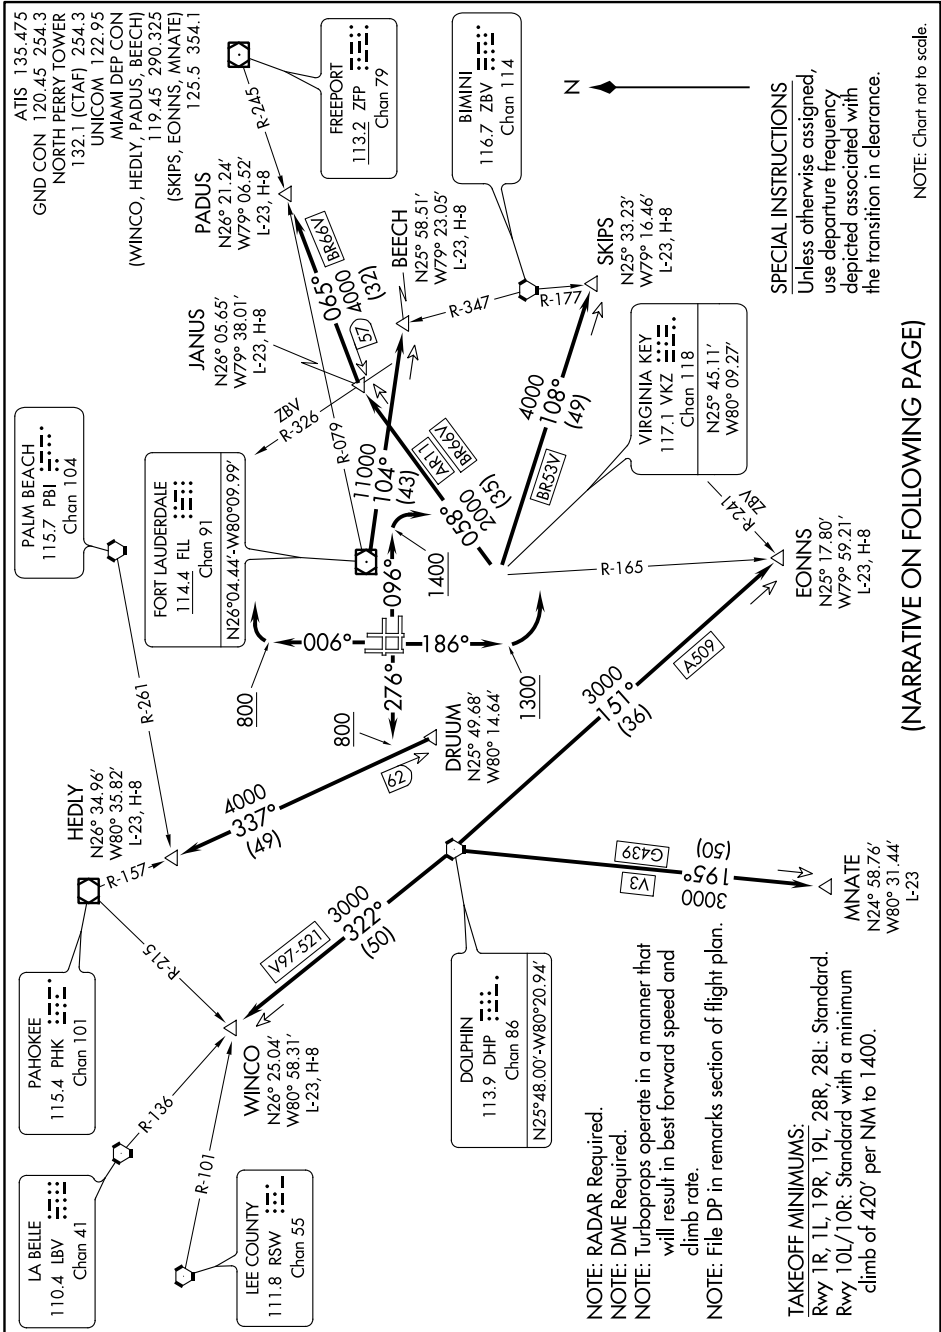

MIAMI FIVE DEPARTURE

SE-3, 12 OCT 2017 to 09 NOV 2017

SPECIAL INSTRUCTIONS
 Unless otherwise assigned, use departure frequency depicted associated with the transition in clearance.

(NARRATIVE ON FOLLOWING PAGE)

NOTE: Chart not to scale.

SE-3, 12 OCT 2017 to 09 NOV 2017