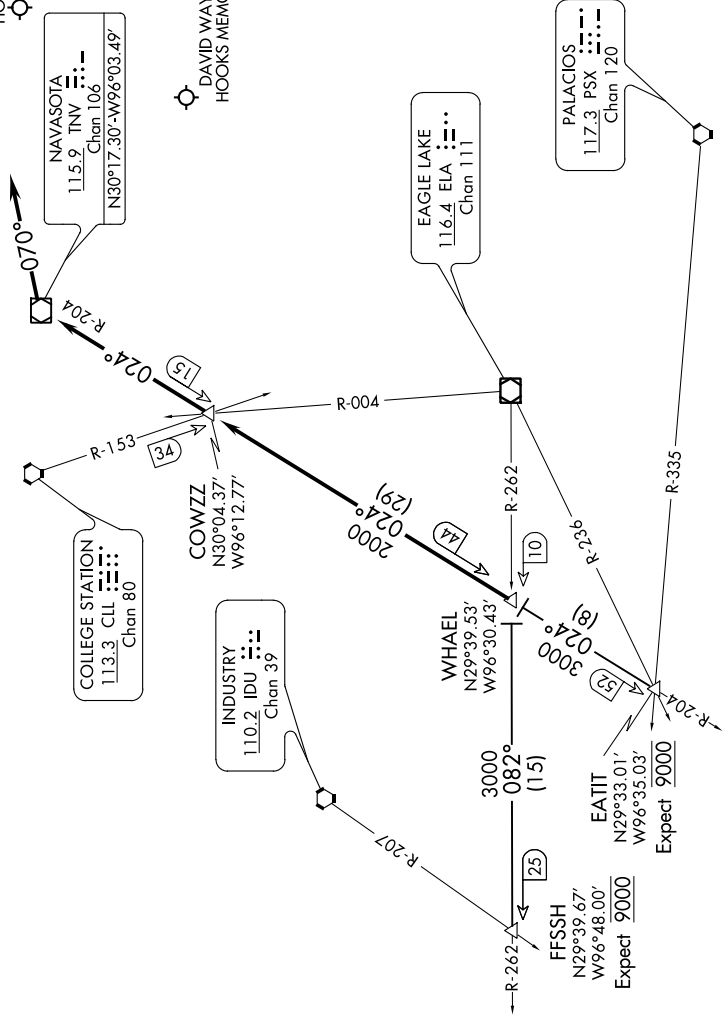

WHAEL THREE ARRIVAL

SC-5, 12 OCT 2017 to 09 NOV 2017

ARRIVAL DESCRIPTION

FFSSH TRANSITION (FFSSH.WHAEL3): From over FFSSH INT on ELA R-262 to WHAEL INT. Thence,

EATIT TRANSITION (EATIT.WHAEL3): From over EATIT INT on TNV R-204 to WHAEL INT. Thence,

. . . . from over WHAEL INT on TNV R-204 to COWZZ INT, then on TNV R-204 to TNV VOR/DME. Depart TNV VOR/DME heading 070° for vectors to final approach course.

HOUSTON APP CON
124.22 306.97
DAVID WAYNE HOOKS MEMORIAL ATIS
124.95
CONROE-NORTH HOUSTON RGNL ATIS
118.325

CONROE-NORTH
HOUSTON RGNL

CLEVELAND
MUNI

LIBERTY MUNI

DAVID WAYNE
HOOKS MEMORIAL

NOTE: RADAR required.

NOTE: Chart not to scale.

WHAEL THREE ARRIVAL

SC-5, 12 OCT 2017 to 09 NOV 2017