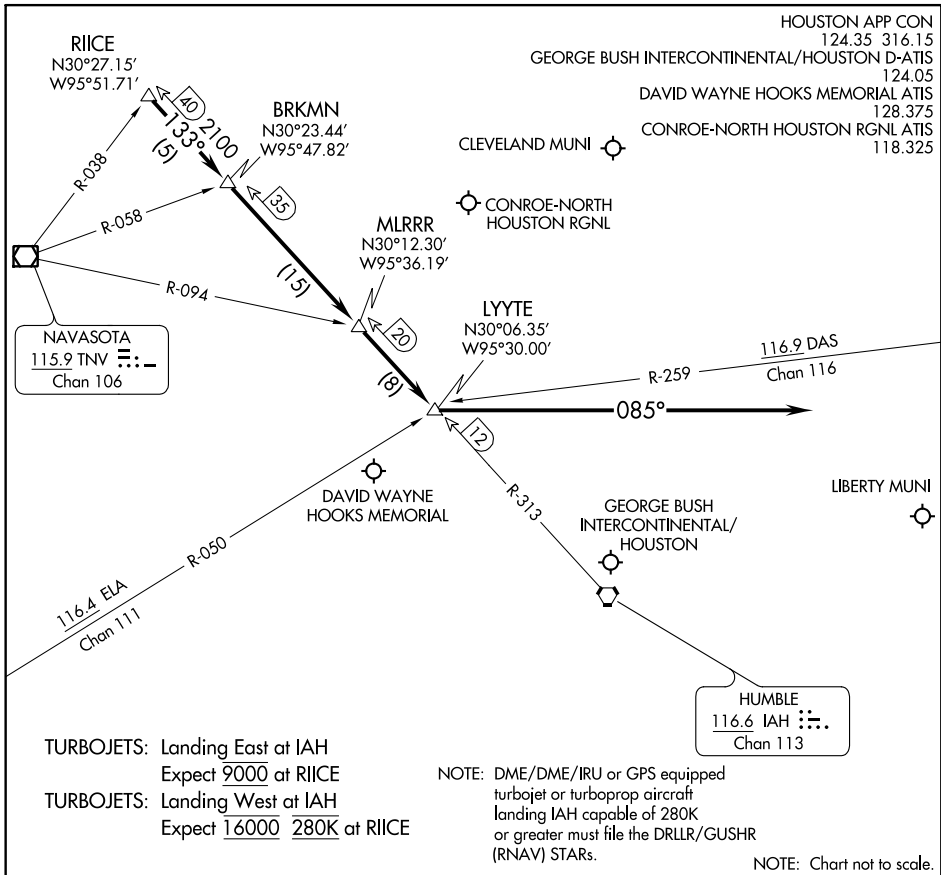

RIICE EIGHT ARRIVAL

Arrival Routes

HOUSTON, TEXAS

ARRIVAL ROUTE DESCRIPTION

GEORGE BUSH INTERCONTINENTAL/HOUSTON (IAH):

.... From over RIICE INT on IAH R-313 to BRKMN INT, to MLRRR INT, to LYYTE INT.

LANDING RUNWAY 26L/R or 27:

.... Fly heading 085° for vectors to final approach course.

LANDING ALL OTHER RUNWAYS:

.... Expect vectors to final approach course at or prior to LYYTE INT.

FOR ALL OTHER AIRPORTS:

.... From over RIICE INT on IAH R-313 to BRKMN INT, thence as depicted to LYYTE INT expect vectors to final approach course at or prior to LYYTE INT.