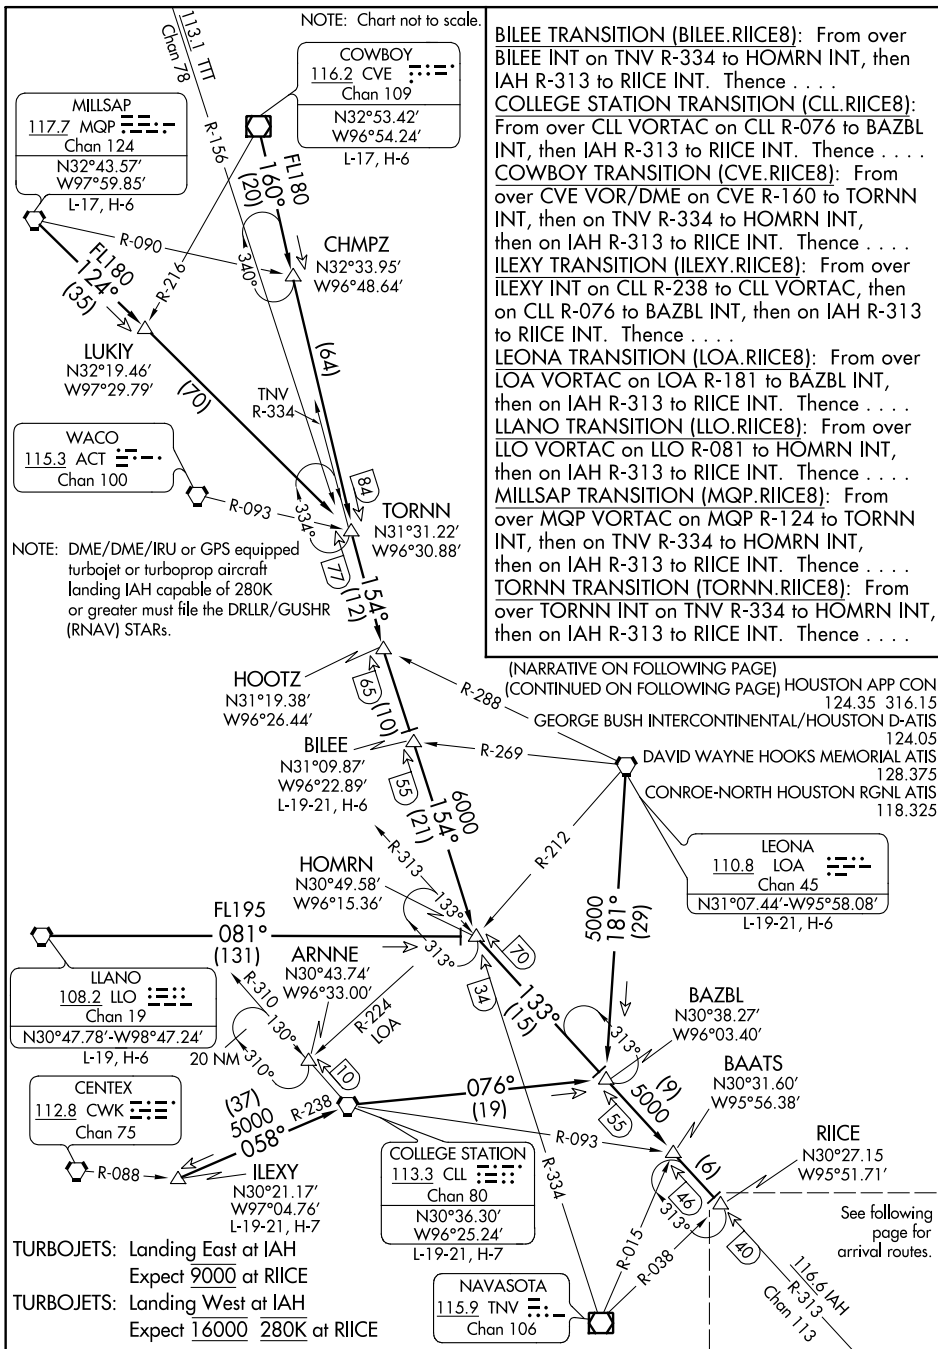

RIICE EIGHT ARRIVAL

Transition Routes

SC-5, 12 OCT 2017 to 09 NOV 2017

SC-5, 12 OCT 2017 to 09 NOV 2017

RIICE EIGHT ARRIVAL

Transition Routes