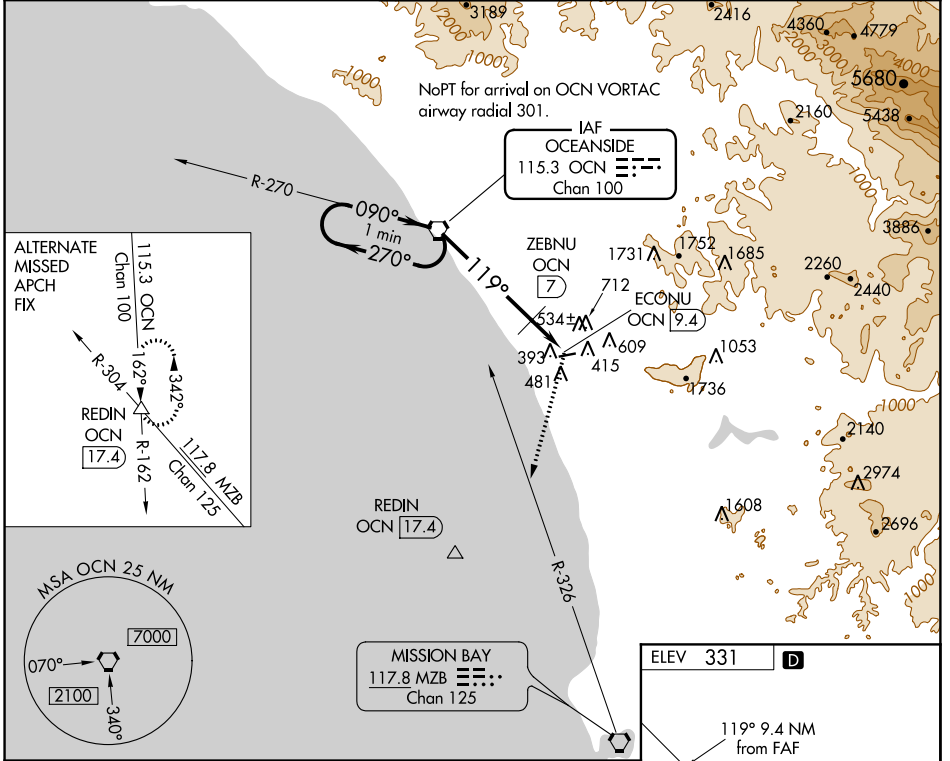

VORTAC OCN 115.3 Chan 100	APP CRS 119°	Rwy Idg TDZE Apt Elev N/A N/A 331
---	------------------------	---

VOR-A
MC CLELLAN-PALOMAR (CRQ)

▽
▲ MISSED APPROACH: Climb to 3000 on heading 180° and on MZB R-326 to MZB VORTAC.

ATIS 120.15	SOCAL APP CON 127.3 323.0	PALOMAR TOWER* 118.6 (CTAF) 0 276.4	GND CON 121.8	CLNC DEL 134.85
-----------------------	-------------------------------------	--	-------------------------	---------------------------

CATEGORY	A	B	C	D	
CIRCLING	1300-1¼ 969 (1000-1¼)	1300-1½ 969 (1000-1½)	1300-3 969 (1000-3)	NA	
ZEBNU FIX MINIMUMS					
CIRCLING	920-1 589 (600-1)	1000-1 669 (700-1)	1080-2¼ 749 (800-2¼)	NA	
FAF to MAP 9.4 NM					
Knots	60	90	120	150	180
Min:Sec	9:24	6:16	4:42	3:46	3:08

SW-3, 12 OCT 2017 to 09 NOV 2017

SW-3, 12 OCT 2017 to 09 NOV 2017