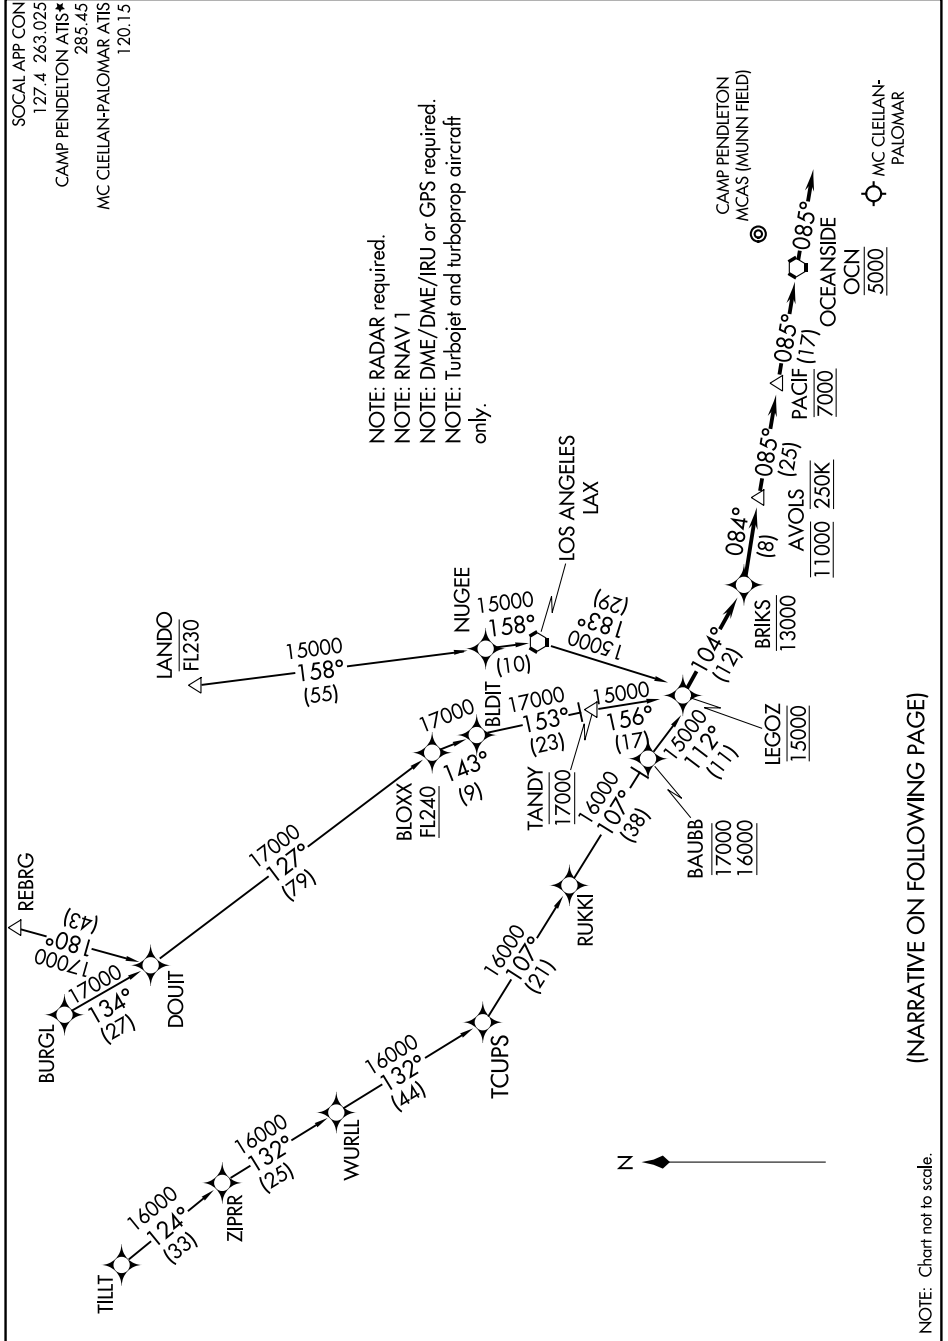

# LEGOZ TWO ARRIVAL(RNAV)

AL-5310 (FAA)

CARLSBAD, CALIFORNIA

SOCAL APP CON  
127.4 263.025  
CAMP PENDELTON ATIS\*  
285.45  
MC CLELLAN-PALOMAR ATIS  
120.15

NOTE: RADAR required.  
NOTE: RNAV 1  
NOTE: DME/DME/IRU or GPS required.  
NOTE: Turbojet and turboprop aircraft only.

SW-3, 12 OCT 2017 to 09 NOV 2017

(NARRATIVE ON FOLLOWING PAGE)

NOTE: Chart not to scale.

SW-3, 12 OCT 2017 to 09 NOV 2017

# LEGOZ TWO ARRIVAL(RNAV)

CARLSBAD, CALIFORNIA