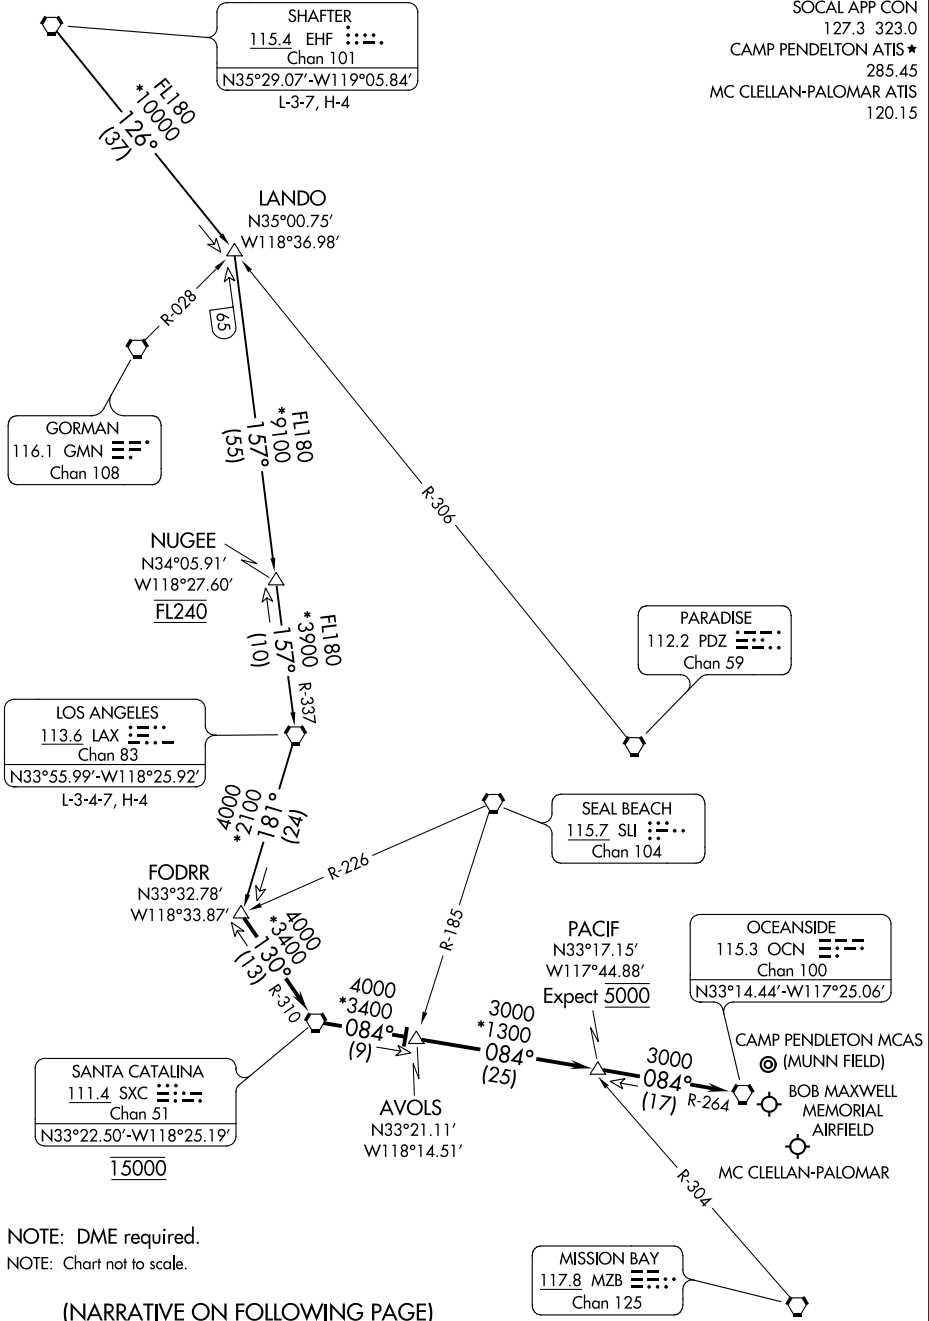

FODRR TWO ARRIVAL

ST-5310 (FAA)

CARLSBAD, CALIFORNIA

SOCAL APP CON
 127.3 323.0
 CAMP PENDELTON ATIS*
 285.45
 MC CLELLAN-PALOMAR ATIS
 120.15

SW-3, 12 OCT 2017 to 09 NOV 2017

SW-3, 12 OCT 2017 to 09 NOV 2017

NOTE: DME required.
 NOTE: Chart not to scale.

(NARRATIVE ON FOLLOWING PAGE)

FODRR TWO ARRIVAL

CARLSBAD, CALIFORNIA