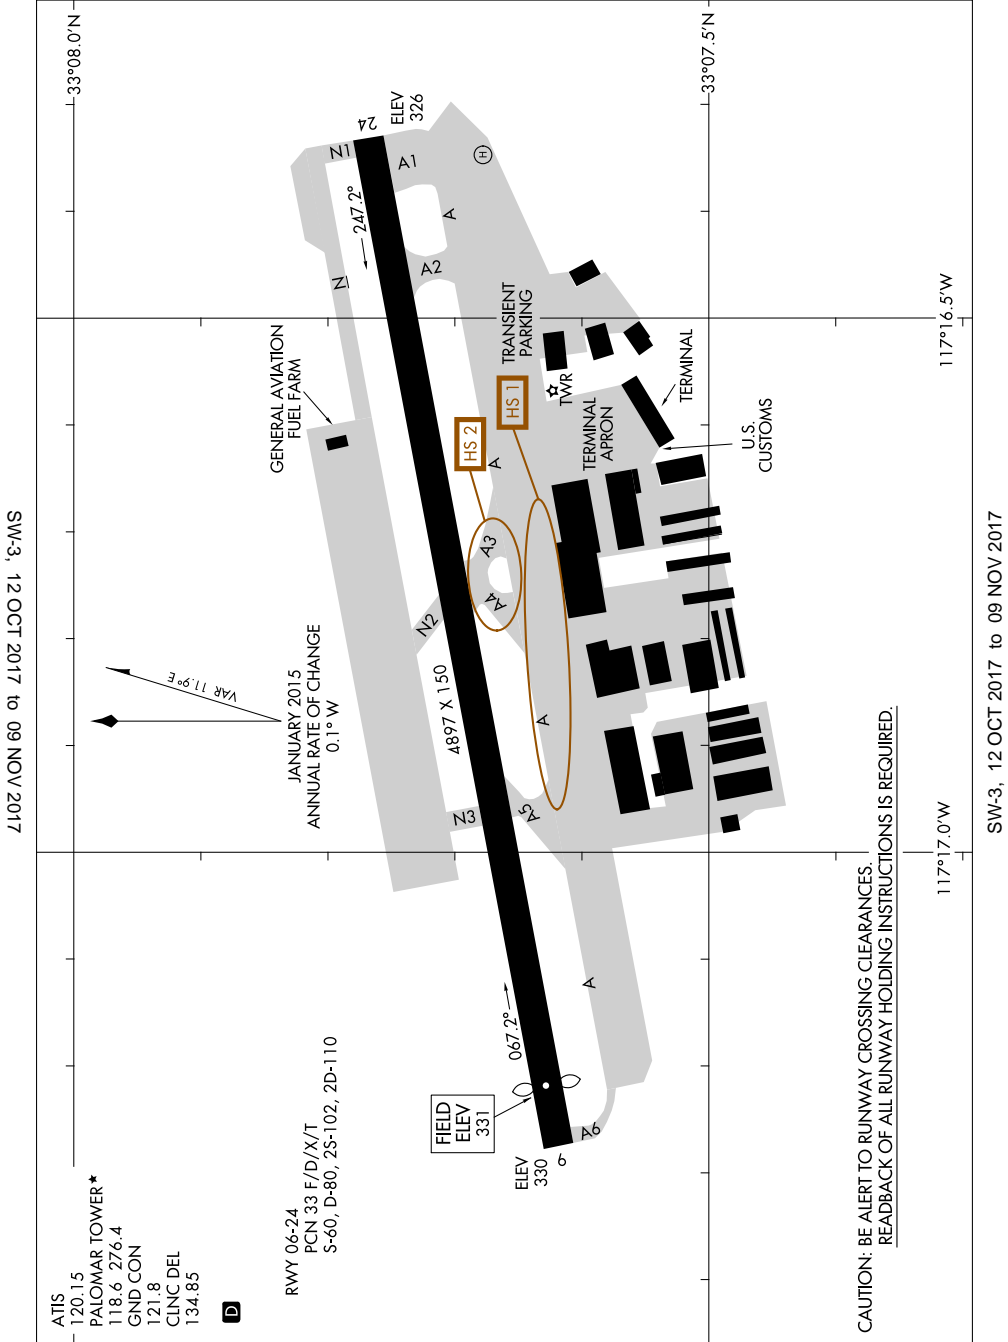

AIRPORT DIAGRAM

AL-5310 (FAA)

MC CLELLAN-PALOMAR (CRQ)
CARLSBAD, CALIFORNIA

AIRPORT DIAGRAM