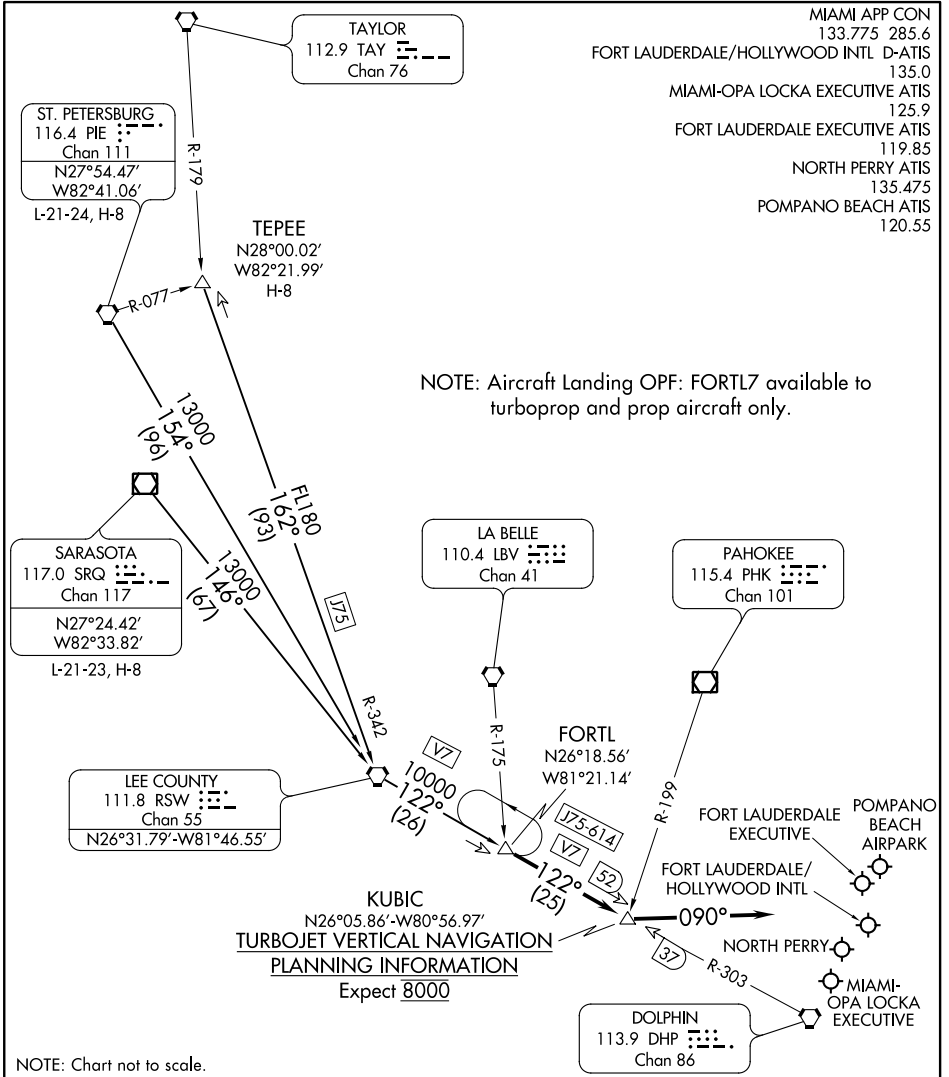

(FORTL.FORTL7) 17173

# FORTL SEVEN ARRIVAL

AL-744 (FAA)

FORT LAUDERDALE, FLORIDA

SE-3, 12 OCT 2017 to 09 NOV 2017

SE-3, 12 OCT 2017 to 09 NOV 2017

NOTE: Chart not to scale.

## ARRIVAL ROUTE DESCRIPTION

**ST. PETERSBURG TRANSITION (PIE.FORTL7):** From over PIE VORTAC on PIE R-154 to RSW VORTAC, then on RSW R-122 to FORTL INT. Thence. . .

**SARASOTA TRANSITION (SRQ.FORTL7):** From over SRQ VOR/DME on SRQ R-146 to RSW VORTAC, then on RSW R-122 to FORTL INT. Thence. . .

**TEPEE TRANSITION (TEPEE.FORTL7):** From over TEPEE INT on J75 and RSW R-342 to RSW VORTAC, then on RSW R-122 to FORTL INT. Thence. . .

. . . From over FORTL INT on RSW R-122 to KUBIC INT, then heading 090°.  
Expect RADAR vectors to final approach course.