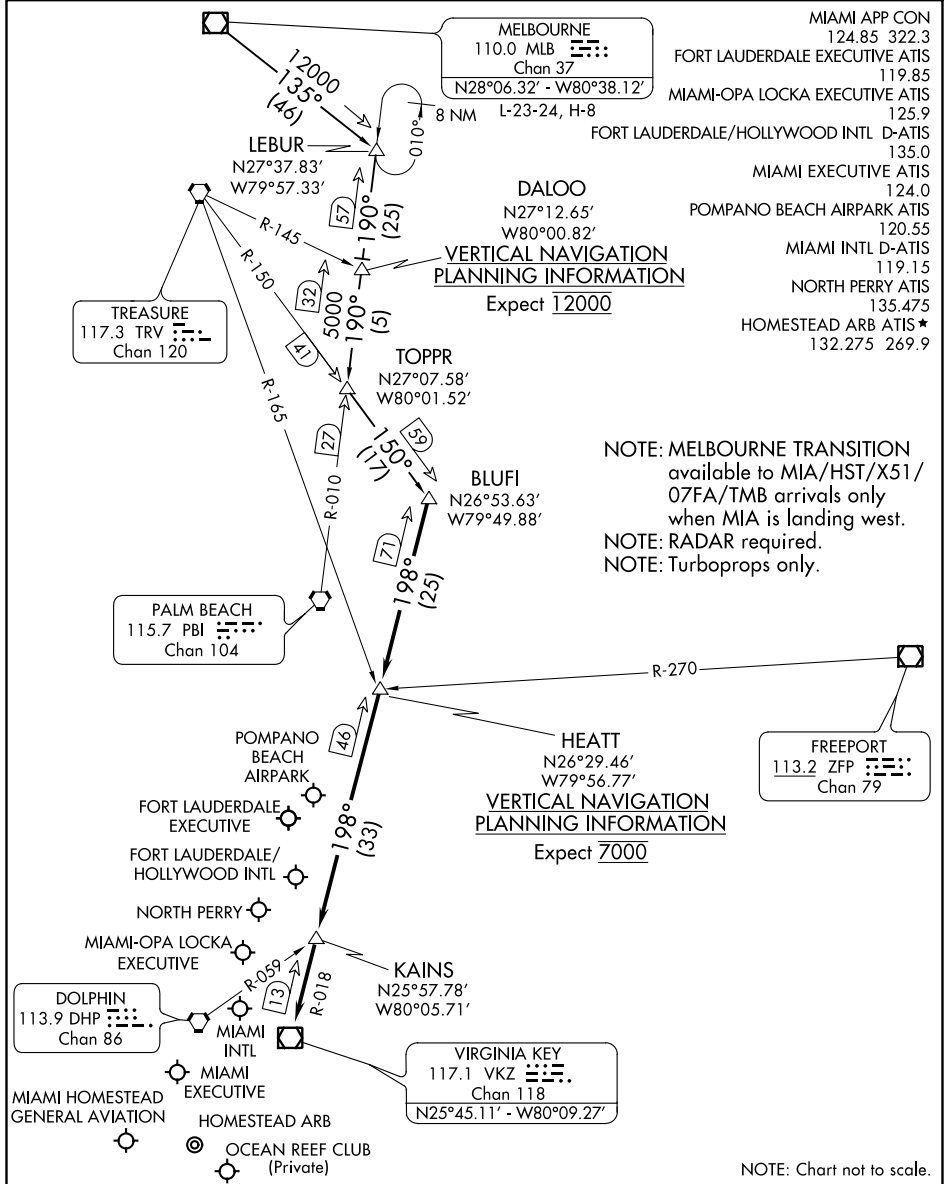

BLUF1 FOUR ARRIVAL

FORT LAUDERDALE, FLORIDA

SE-3, 12 OCT 2017 to 09 NOV 2017

SE-3, 12 OCT 2017 to 09 NOV 2017

MELBOURNE TRANSITION (MLB.BLUF14): From over MLB VOR/DME on MLB R-135 to LEBUR INT/MLB 46 DME, then on PBI R-010 to TOPPR INT/PBI 30 DME, then on TRV R-150 to BLUFI INT. Thence . . .
 . . . from over BLUFI INT/VKZ 71 DME on VKZ R-018 to HEATT INT/VKZ 46 DME, then on VKZ R-018 to KAINS INT, then on VKZ R-018 to VKZ VOR/DME. Expect RADAR vectors to final approach course after KAINS INT.

BLUF1 FOUR ARRIVAL

(BLUF1.BLUF14) 22JUN17

FORT LAUDERDALE, FLORIDA

NOTE: Chart not to scale.