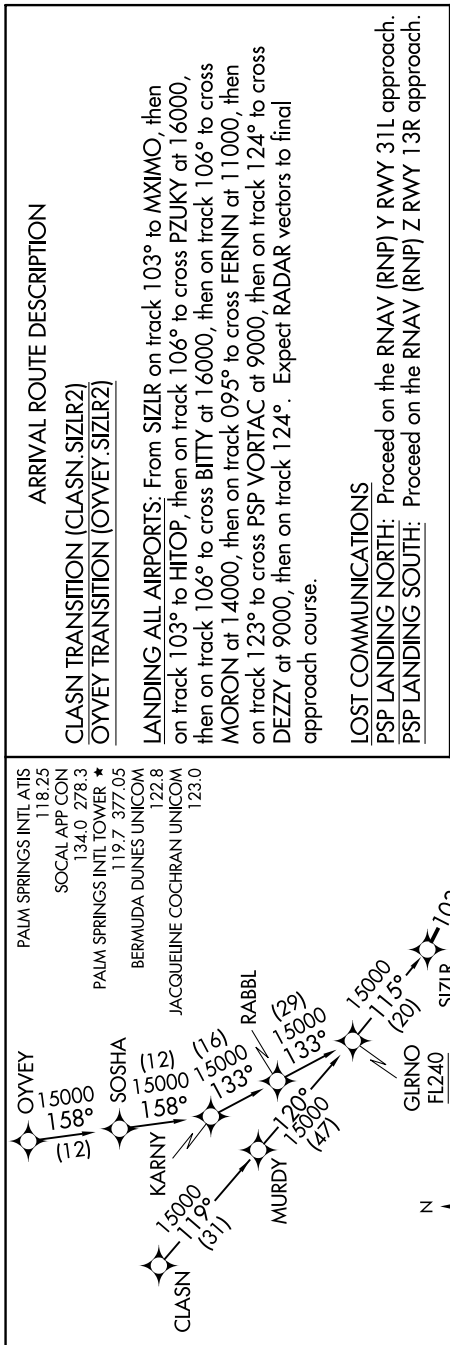

SW-3, 12 OCT 2017 to 09 NOV 2017

SW-3, 12 OCT 2017 to 09 NOV 2017

NOTE: RADAR required.
 NOTE: RNAV 1.
 NOTE: DME/DME/IRU or GPS required.
 NOTE: Turbojet and turboprop aircraft only.

NOTE: Chart not to scale.