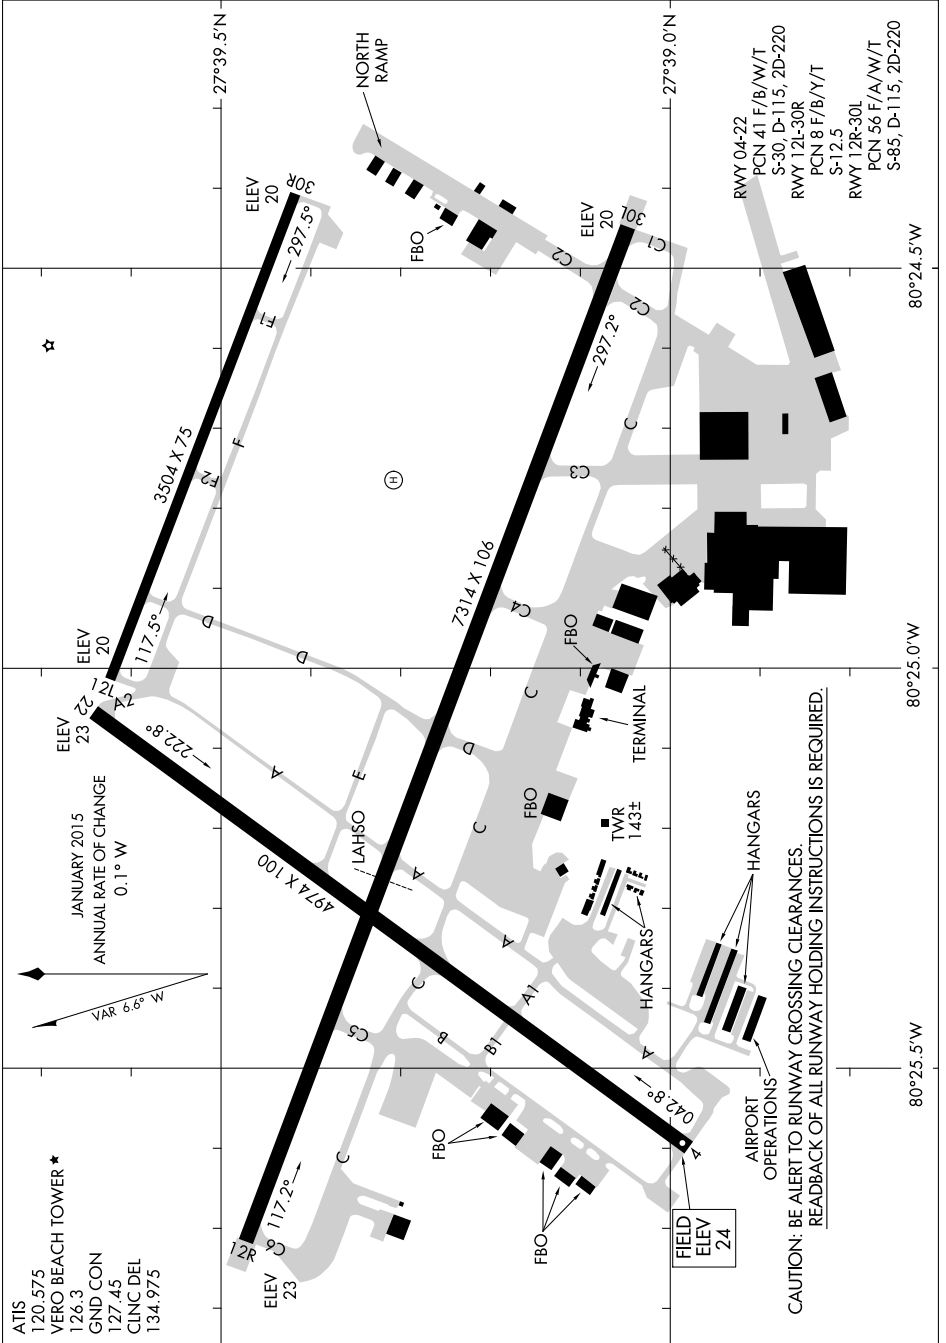

AIRPORT DIAGRAM

AL-437 (FAA)

VERO BEACH RGNL (VRB)

VERO BEACH, FLORIDA

SE-3, 12 OCT 2017 to 09 NOV 2017

SE-3, 12 OCT 2017 to 09 NOV 2017

AIRPORT DIAGRAM

VERO BEACH, FLORIDA

VERO BEACH RGNL (VRB)

CAUTION: BE ALERT TO RUNWAY CROSSING CLEARANCES.
READBACK OF ALL RUNWAY HOLDING INSTRUCTIONS IS REQUIRED.