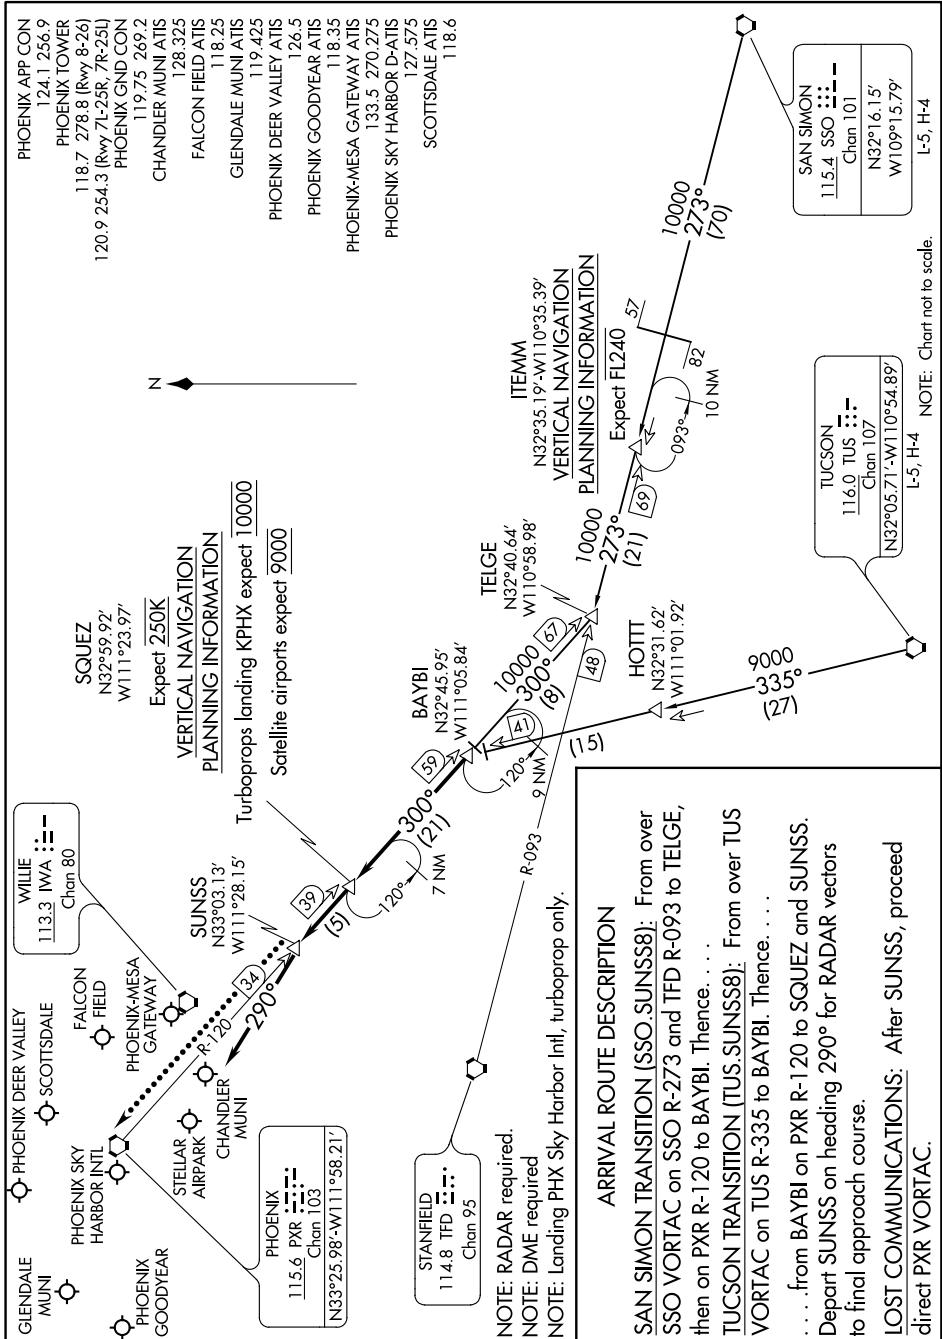

SUNSS EIGHT ARRIVAL

AL-322 (FAA)

PHOENIX, ARIZONA

SW-4, 12 OCT 2017 to 09 NOV 2017

NOTE: Chart not to scale.

SW-4, 12 OCT 2017 to 09 NOV 2017

SUNSS EIGHT ARRIVAL

PHOENIX, ARIZONA