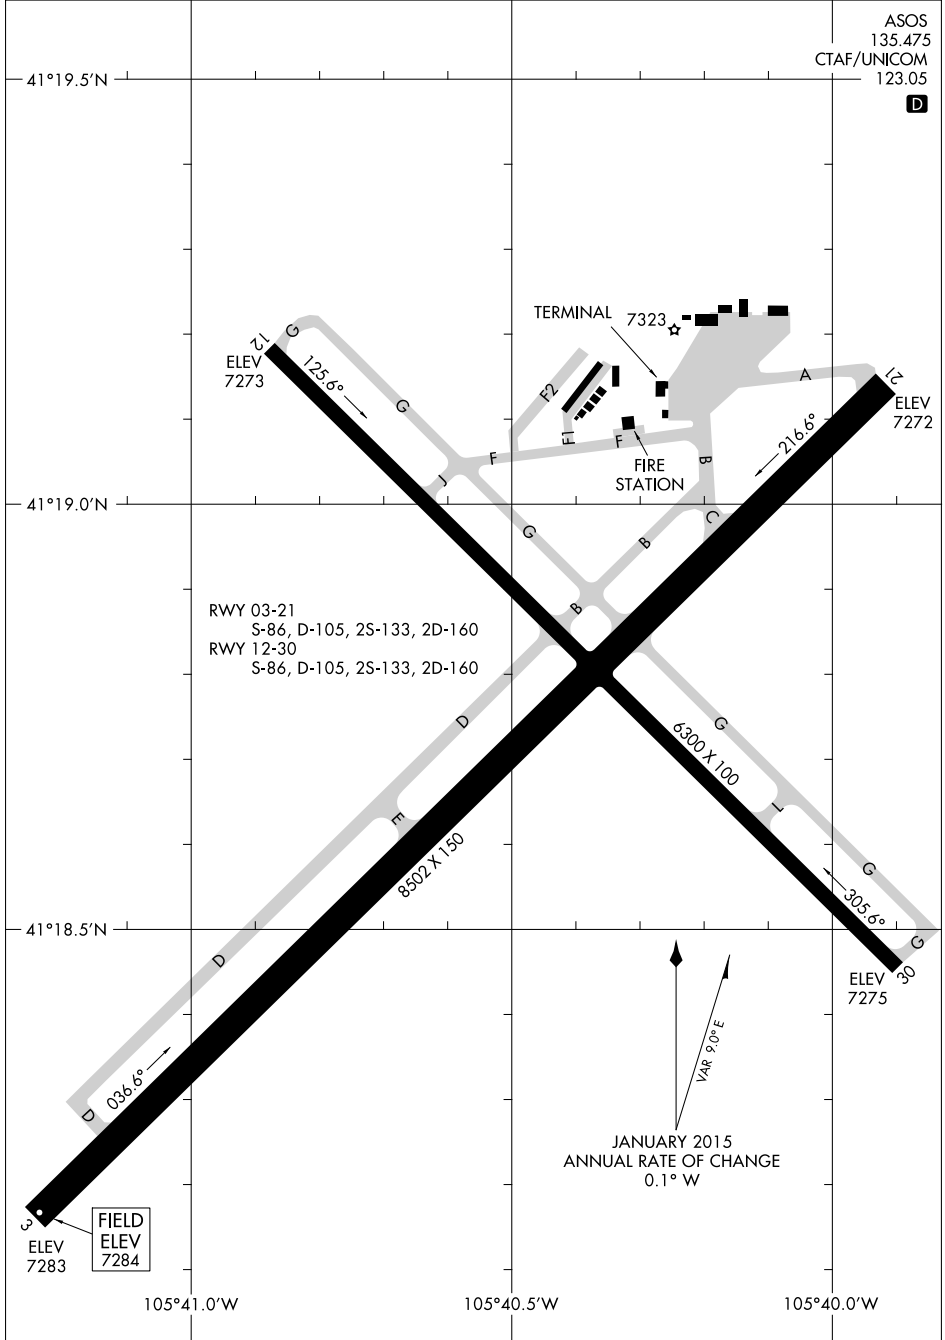

15064

AIRPORT DIAGRAM

AL-225 (FAA)

LARAMIE RGNL (LAR)
LARAMIE, WYOMING

ASOS
135.475
CTAF/UNICOM
123.05

D

NW-1, 12 OCT 2017 to 09 NOV 2017

NW-1, 12 OCT 2017 to 09 NOV 2017

AIRPORT DIAGRAM

15064

LARAMIE, WYOMING
LARAMIE RGNL (LAR)