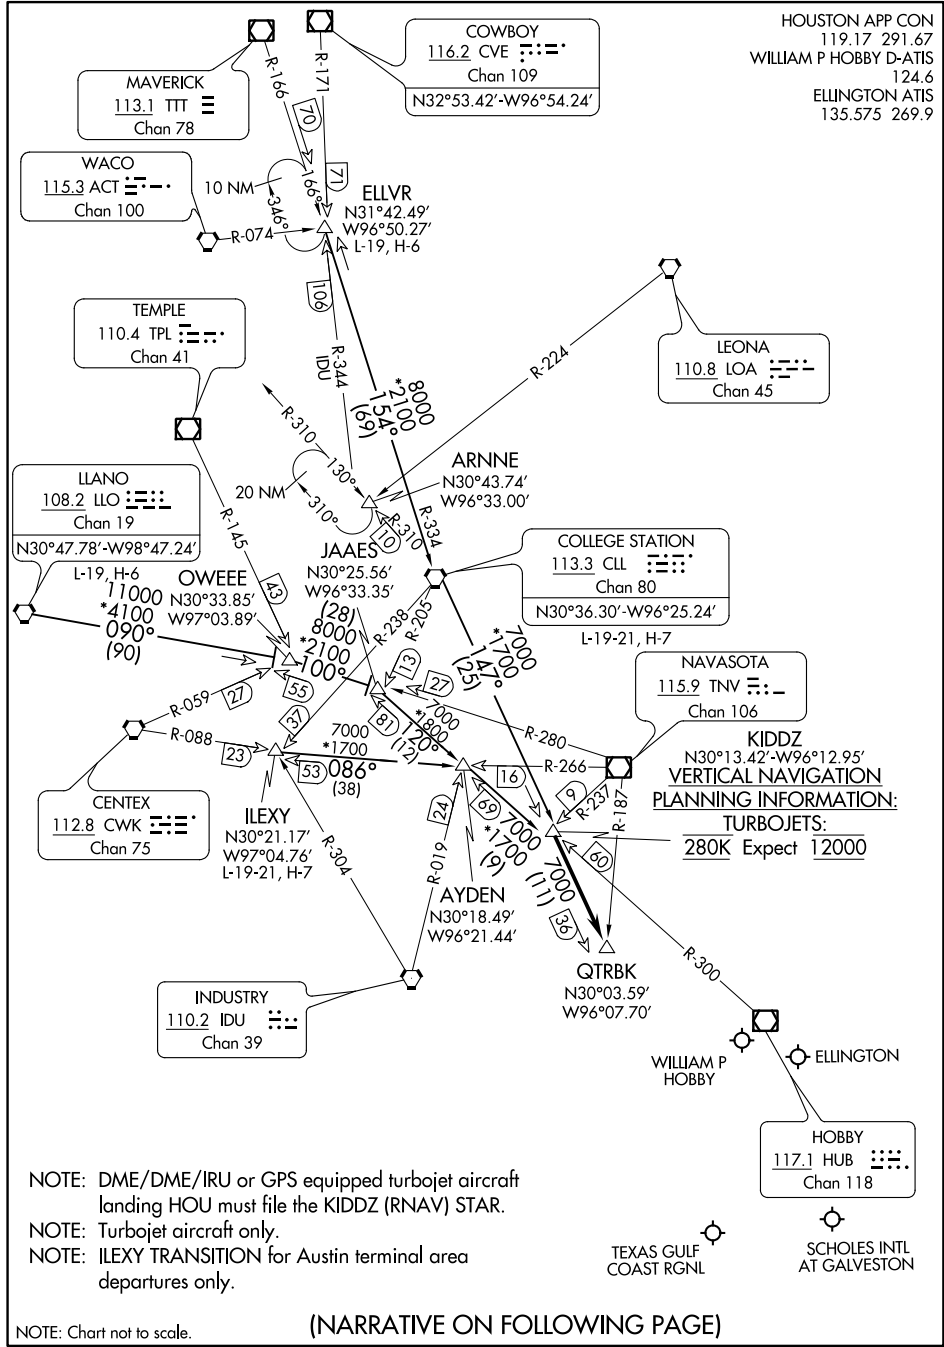

QTRBK ONE ARRIVAL

HOUSTON APP CON
 119.17 291.67
 WILLIAM P HOBBY D-ATIS
 124.6
 ELLINGTON ATIS
 135.575 269.9

SC-5, 12 OCT 2017 to 09 NOV 2017

SC-5, 12 OCT 2017 to 09 NOV 2017

- NOTE: DME/DME/IRU or GPS equipped turbojet aircraft landing HOU must file the KIDDZ (RNAV) STAR.
- NOTE: Turbojet aircraft only.
- NOTE: ILEXY TRANSITION for Austin terminal area departures only.

TEXAS GULF COAST RGNL
 SCHOLLES INTL AT GALVESTON

NOTE: Chart not to scale.

(NARRATIVE ON FOLLOWING PAGE)

QTRBK ONE ARRIVAL