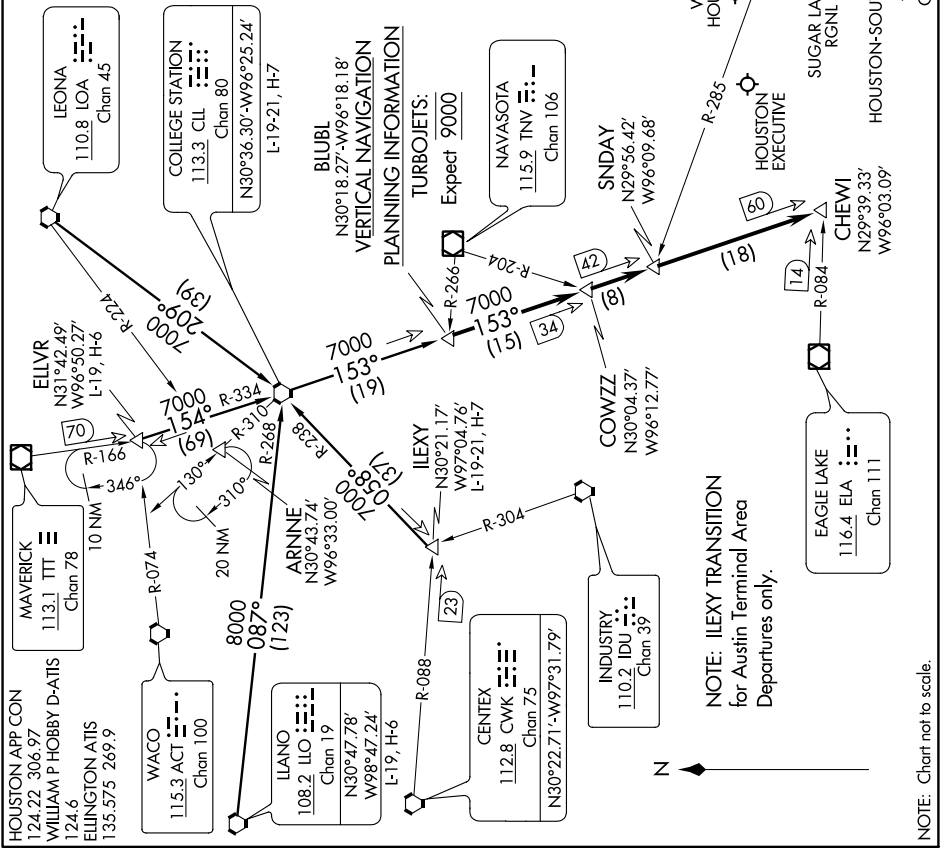

BLUBELL THREE ARRIVAL

HOUSTON, TEXAS

SC-5, 12 OCT 2017 to 09 NOV 2017

ARRIVAL ROUTE DESCRIPTION

ELLVR TRANSITION (ELLVR.BLUBL3): From over ELLVR INT via CLL R-334 to CLL VORTAC, then on CLL R-153 to BLUBL INT. Thence . . . .

COLLEGE STATION TRANSITION (CLL.BLUBL3): From over CLL VORTAC on CLL R-153 to BLUBL INT. Thence . . . .

LEONA TRANSITION (LOA.BLUBL3): From over LOA VORTAC on R-209 to CLL VORTAC, then on CLL R-153 to BLUBL INT. Thence . . . .

IILEXY TRANSITION (IILEXY.BLUBL3): From over IILEXY INT via CLL R-238 to CLL VORTAC, then on CLL R-153 to BLUBL INT. Thence . . . .

LLANO TRANSITION (LLO.BLUBL3): From over LLO VORTAC on LLO R-087 via CLL R-268 to CLL VORTAC, then on CLL R-153 to BLUBL INT. Thence . . . .

From over BLUBL INT on CLL R-153 to COWZZ INT, to SNDAY INT, to CHEWI INT. Expect vectors to final approach course at or prior to CHEWI INT.

SC-5, 12 OCT 2017 to 09 NOV 2017

BLUBELL THREE ARRIVAL

HOUSTON, TEXAS

NOTE: Chart not to scale.