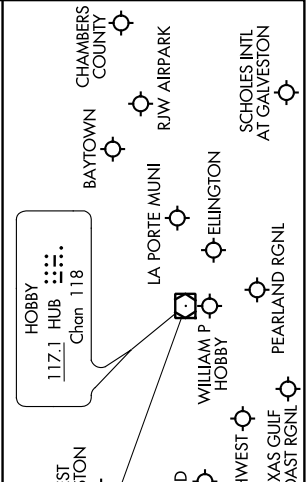

BLUBELL THREE ARRIVAL

HOUSTON, TEXAS

SC-5, 12 OCT 2017 to 09 NOV 2017

ARRIVAL ROUTE DESCRIPTION

ELLVR TRANSITION (ELLVR.BLUBL3): From over ELLVR INT via CLL R-334 to CLL VORTAC, then on CLL R-153 to BLUBL INT. Thence . . . .

COLLEGE STATION TRANSITION (CLL.BLUBL3): From over CLL VORTAC on CLL R-153 to BLUBL INT. Thence . . . .

LEONA TRANSITION (LOA.BLUBL3): From over LOA VORTAC on R-209 to CLL VORTAC, then on CLL R-153 to BLUBL INT. Thence . . . .

IILEXY TRANSITION (IILEXY.BLUBL3): From over IILEXY INT via CLL R-238 to CLL VORTAC, then on CLL R-153 to BLUBL INT. Thence . . . .

LLANO TRANSITION (LLO.BLUBL3): From over LLO VORTAC on LLO R-087 via CLL R-268 to CLL VORTAC, then on CLL R-153 to BLUBL INT. Thence . . . .

From over BLUBL INT on CLL R-153 to COWZZ INT, to SNDAY INT, to CHEWI INT. Expect vectors to final approach course at or prior to CHEWI INT.

SC-5, 12 OCT 2017 to 09 NOV 2017

BLUBELL THREE ARRIVAL

HOUSTON, TEXAS

NOTE: Chart not to scale.