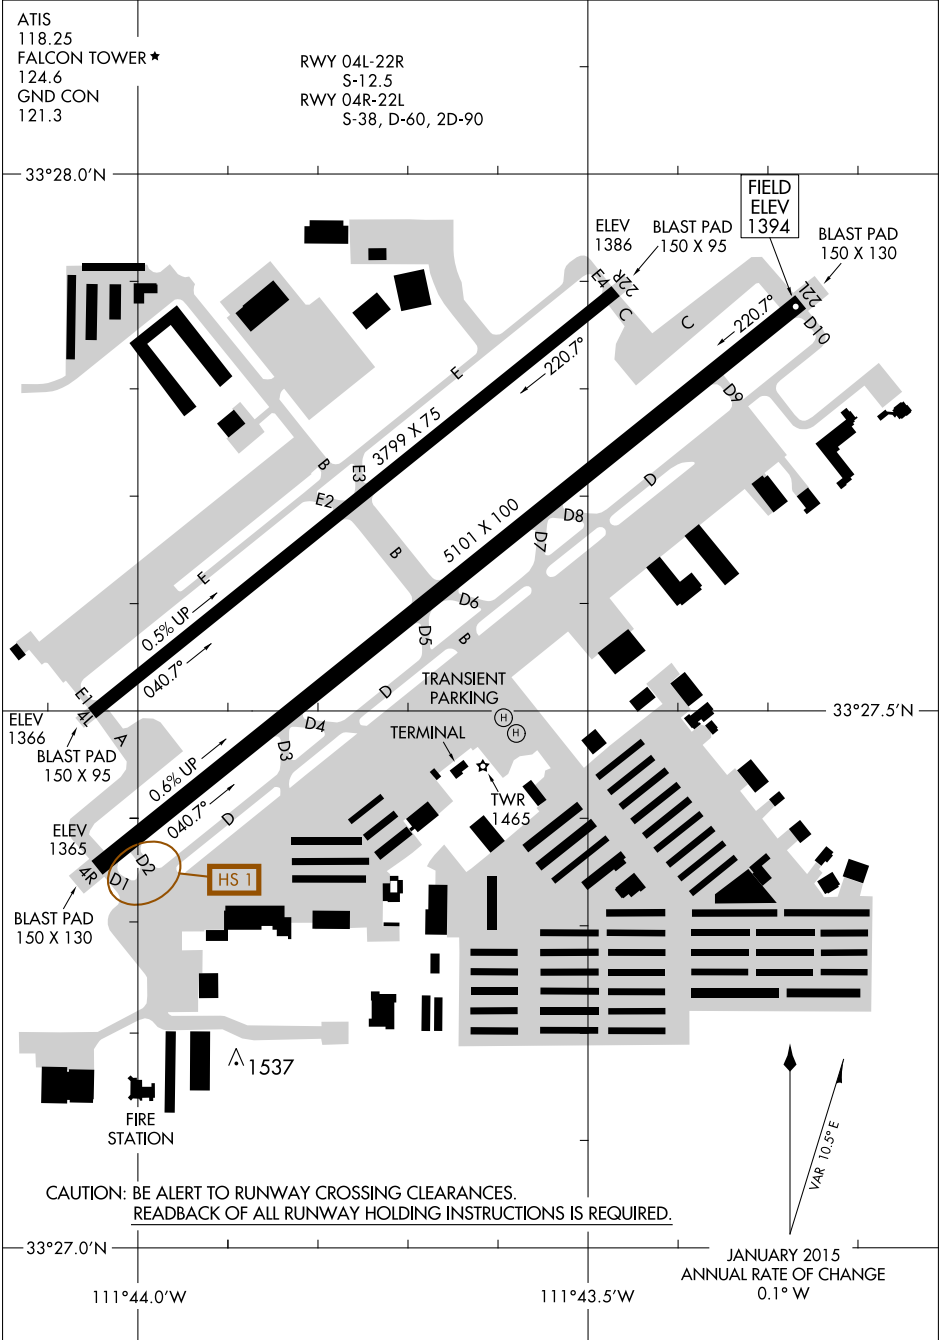

AIRPORT DIAGRAM

AL-6647 (FAA)

FALCON FIELD (F'F'Z)
MESA, ARIZONA

SW-4, 20 JUL 2017 to 17 AUG 2017

SW-4, 20 JUL 2017 to 17 AUG 2017

AIRPORT DIAGRAM

17117

MESA, ARIZONA
FALCON FIELD (F'F'Z)