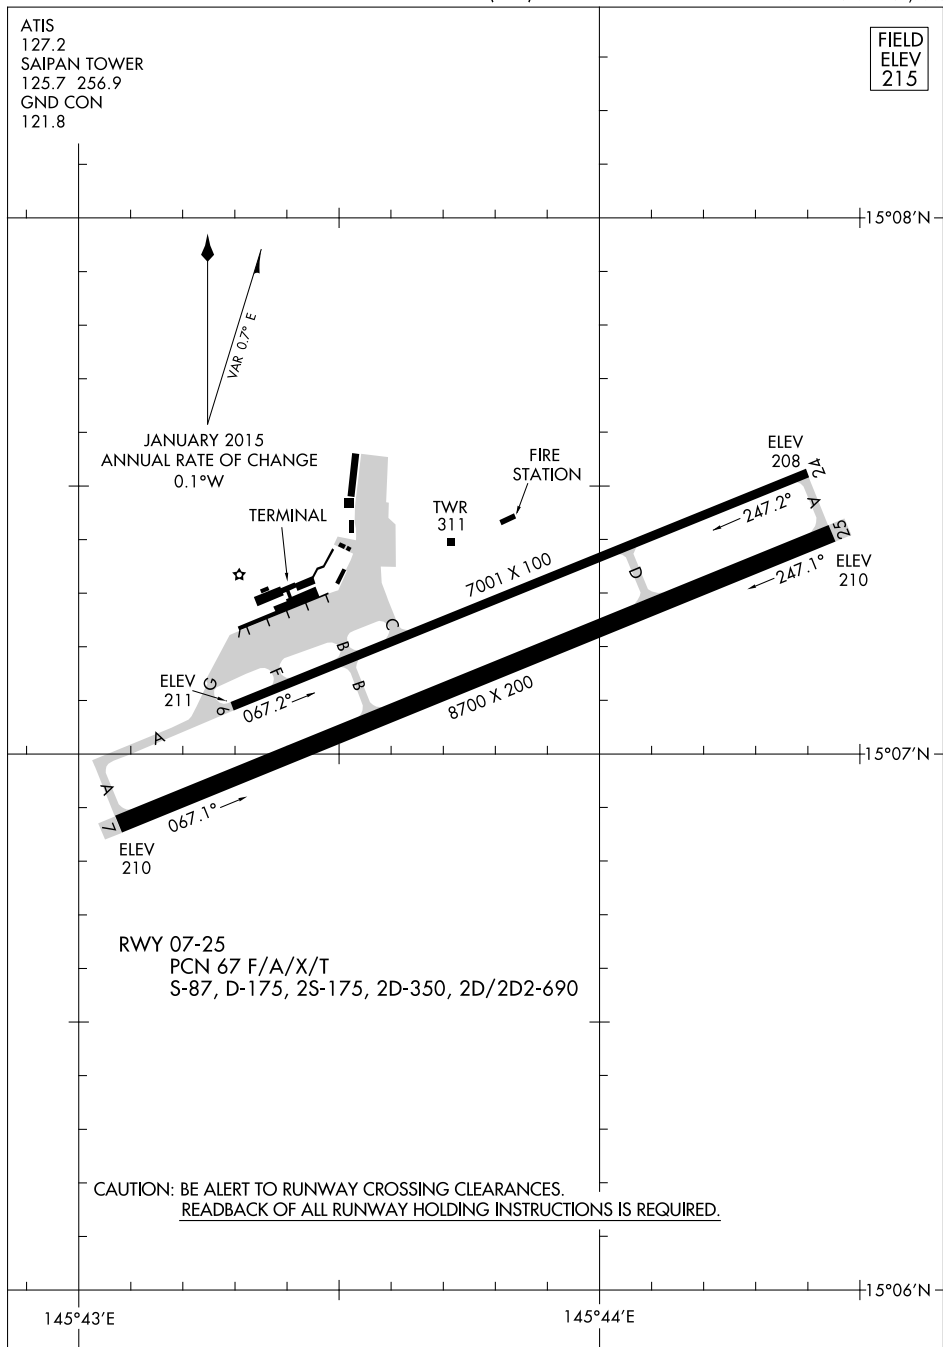

17061

AIRPORT DIAGRAM

FRANCISCO C ADA/SAIPAN INTL (GSN)(PGSN)
AL-6293 (FAA)
SAIPAN ISLAND, CQ

ATIS
127.2
SAIPAN TOWER
125.7 256.9
GND CON
121.8

FIELD
ELEV
215

PAC, 22 JUN 2017 to 17 AUG 2017

PAC, 22 JUN 2017 to 17 AUG 2017

CAUTION: BE ALERT TO RUNWAY CROSSING CLEARANCES.
READBACK OF ALL RUNWAY HOLDING INSTRUCTIONS IS REQUIRED.

AIRPORT DIAGRAM

FRANCISCO C ADA/SAIPAN INTL (GSN)(PGSN)
SAIPAN ISLAND, CQ

17061