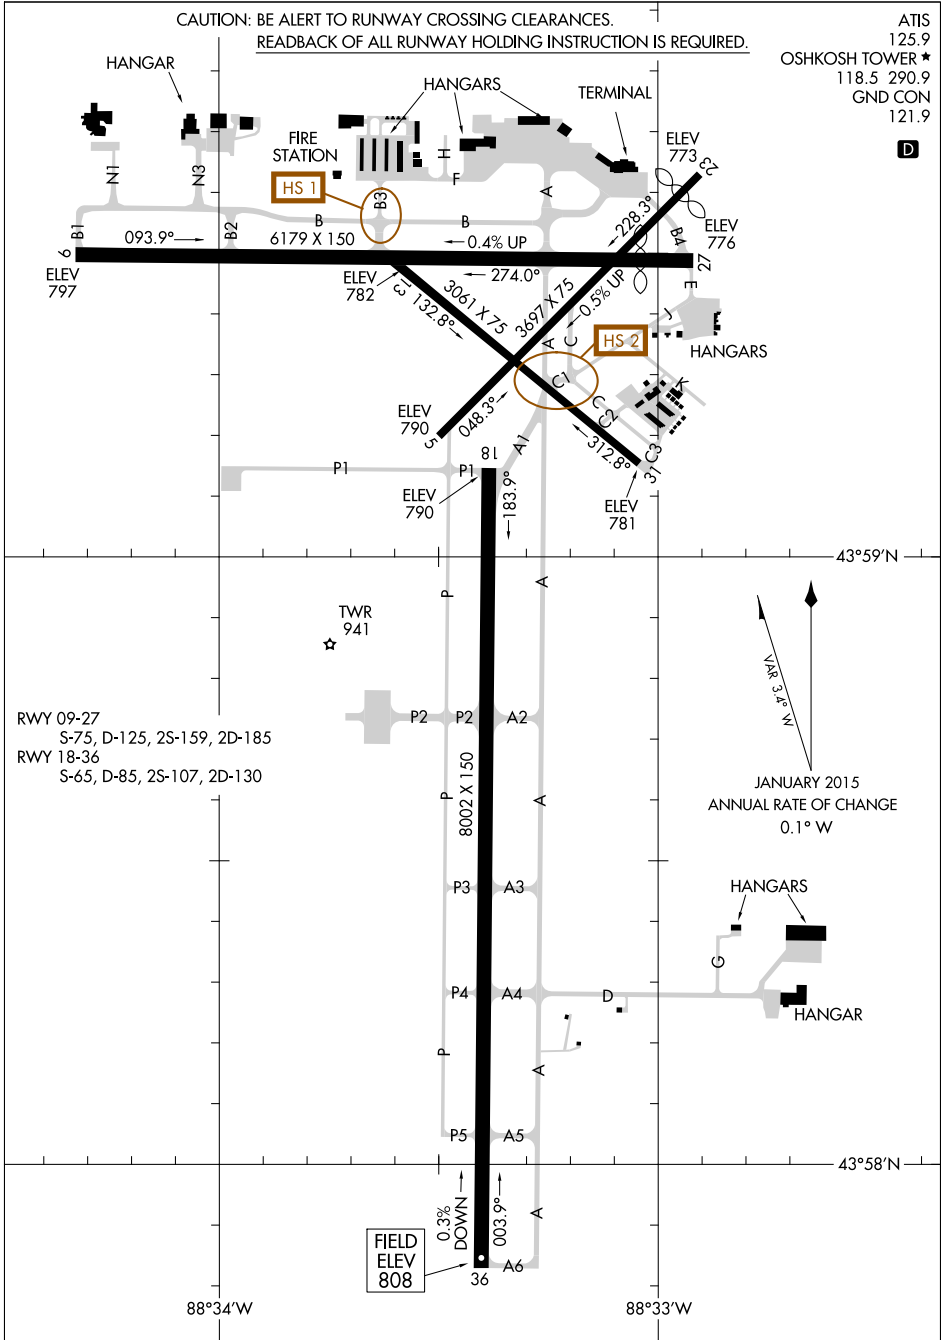

AIRPORT DIAGRAM

WITTMAN RGNL (OSH)
OSHKOSH, WISCONSIN

AL-730 (FAA)

CAUTION: BE ALERT TO RUNWAY CROSSING CLEARANCES.

READBACK OF ALL RUNWAY HOLDING INSTRUCTION IS REQUIRED.

ATIS 125.9
OSHKOSH TOWER ★ 118.5 290.9
GND CON 121.9

D

EC-3, 20 JUL 2017 to 17 AUG 2017

EC-3, 20 JUL 2017 to 17 AUG 2017

AIRPORT DIAGRAM

OSHKOSH, WISCONSIN
WITTMAN RGNL (OSH)