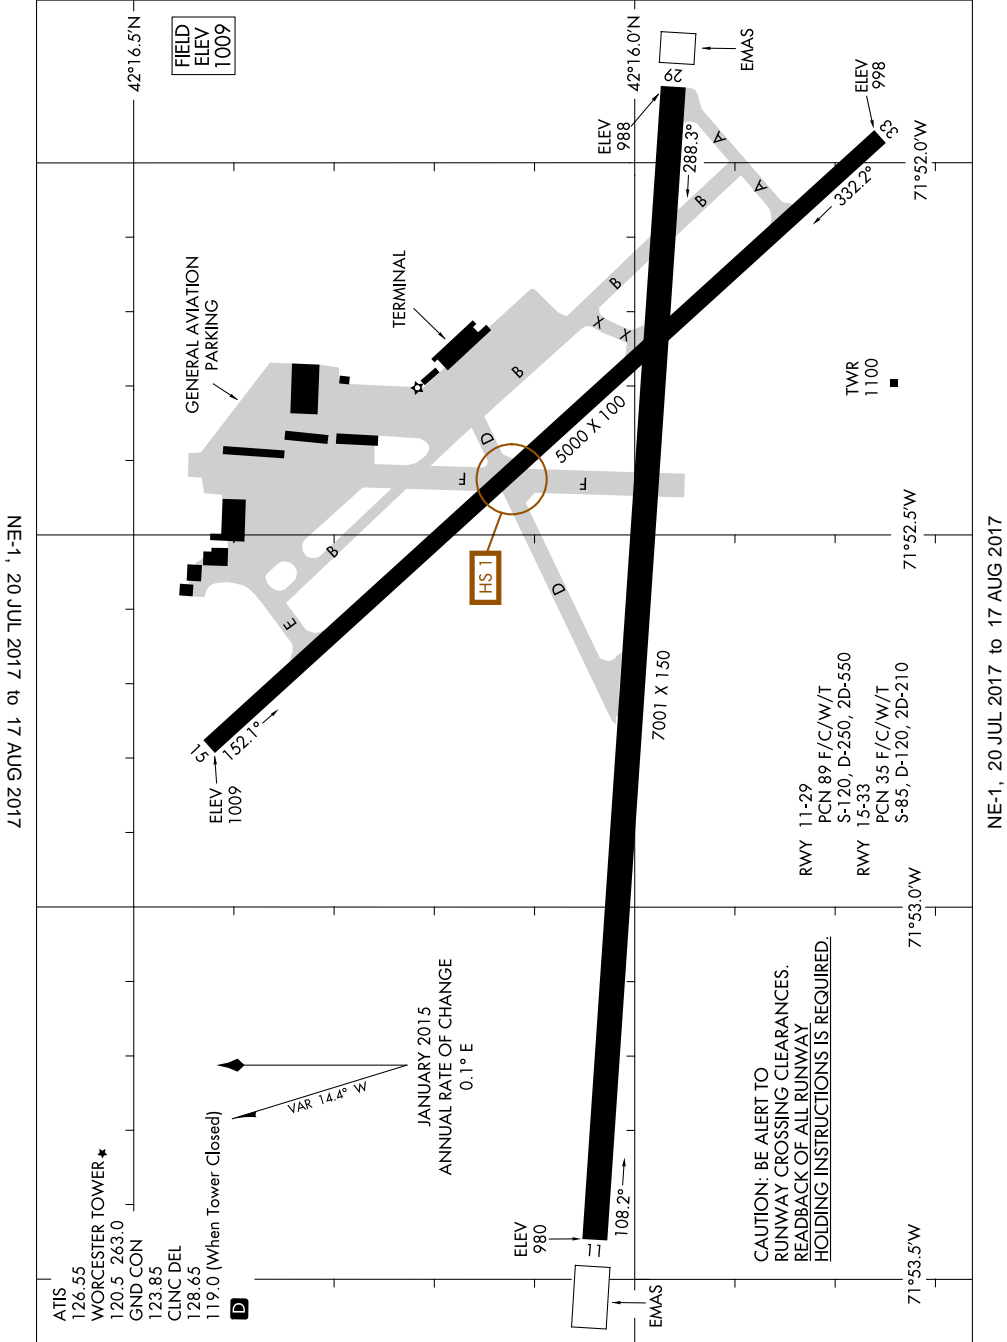

AIRPORT DIAGRAM

AL-652 (FAA)

WORCESTER RGNL (ORH)
WORCESTER, MASSACHUSETTS

NE-1, 20 JUL 2017 to 17 AUG 2017

NE-1, 20 JUL 2017 to 17 AUG 2017

AIRPORT DIAGRAM

WORCESTER, MASSACHUSETTS
WORCESTER RGNL (ORH)