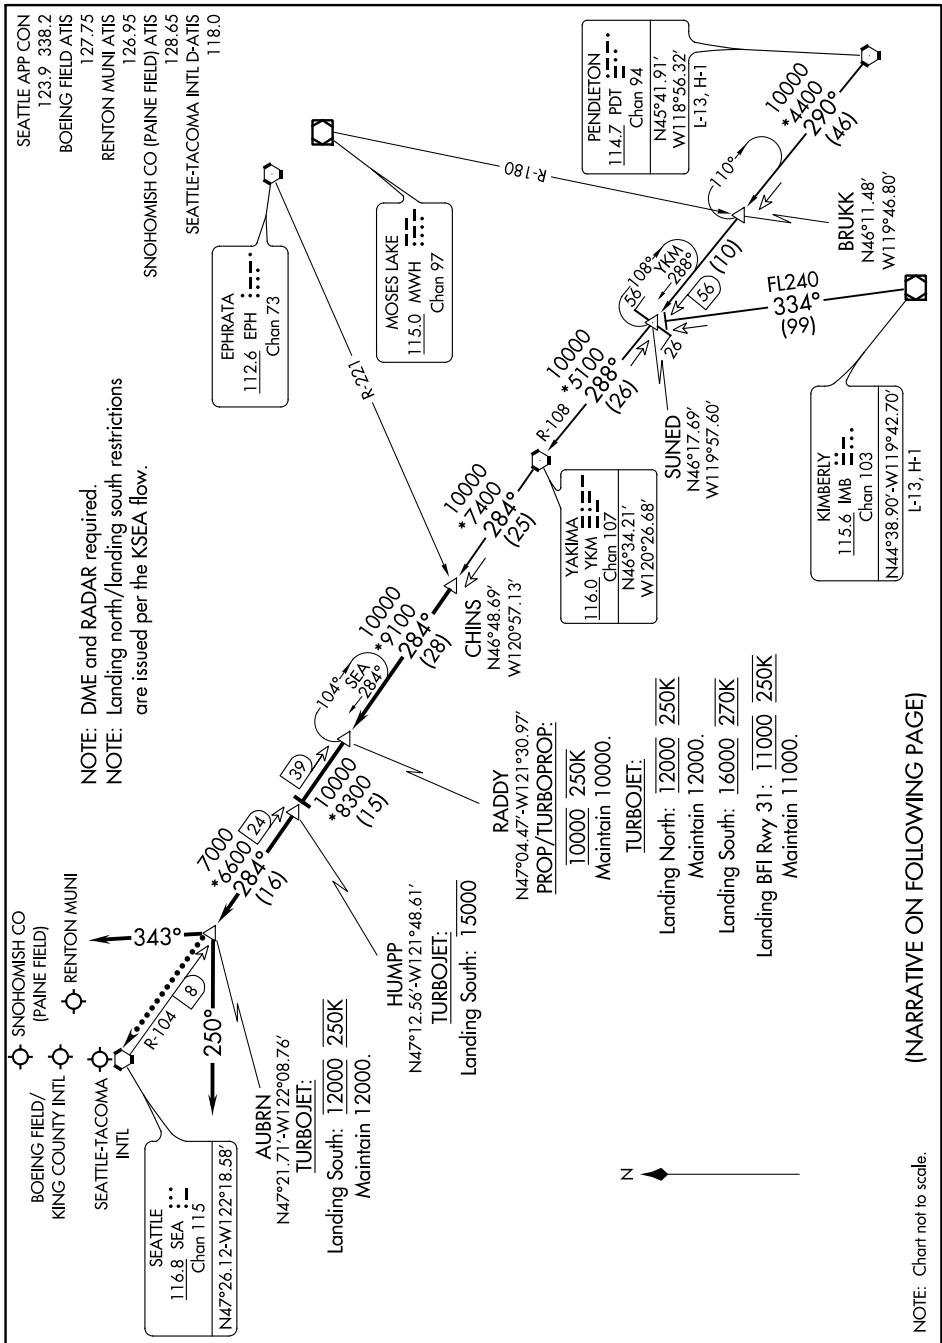

CHINS TWO ARRIVAL

NW-1, 20 JUL 2017 to 17 AUG 2017

CHINS TWO ARRIVAL

NW-1, 20 JUL 2017 to 17 AUG 2017