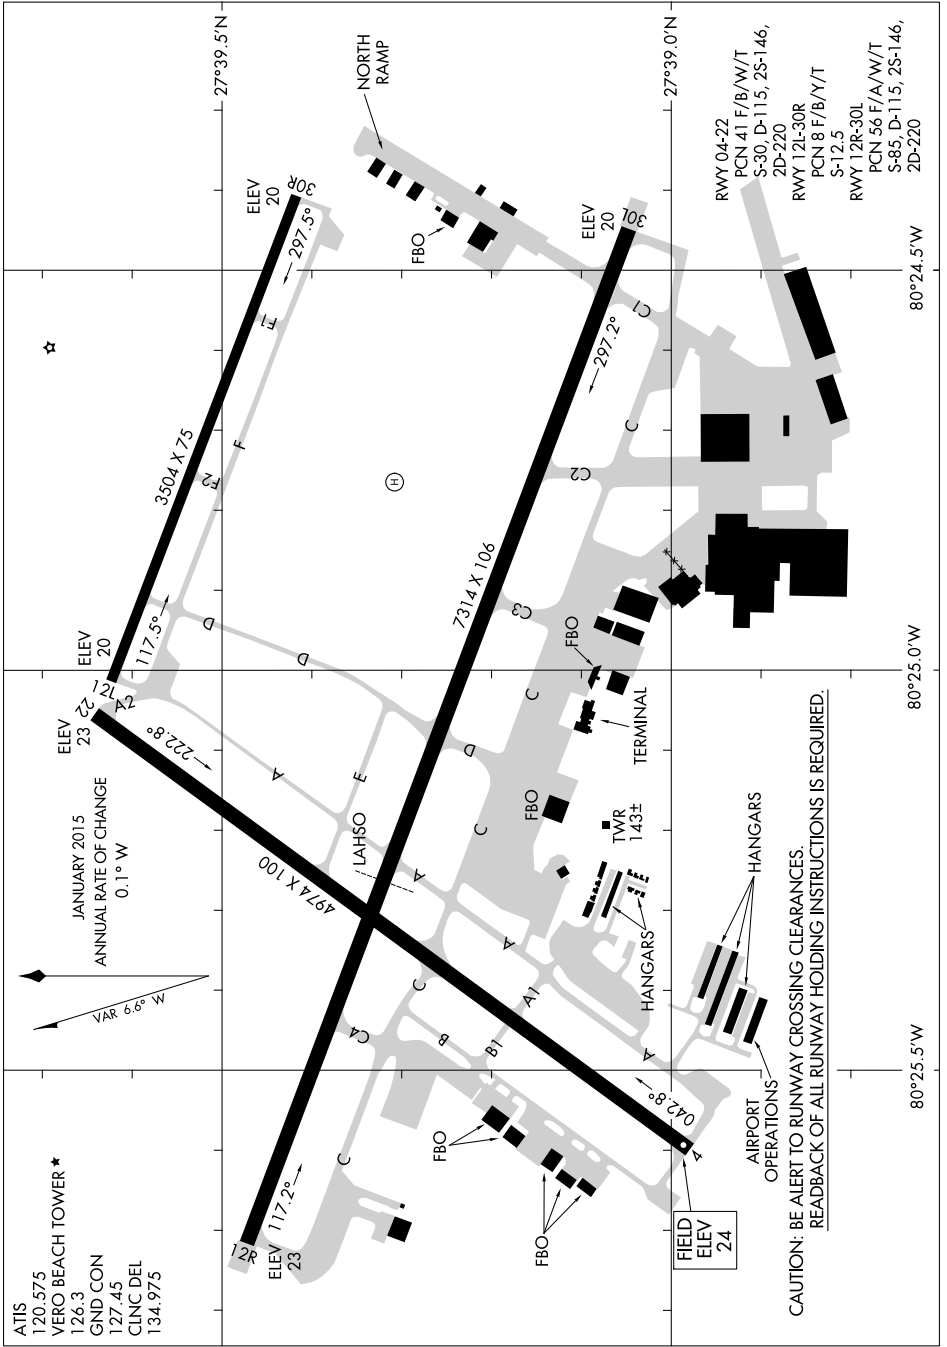

17117

AIRPORT DIAGRAM

AL-437 (FAA)

VERO BEACH MUNI (VRB)

VERO BEACH, FLORIDA

SE-3, 20 JUL 2017 to 17 AUG 2017

SE-3, 20 JUL 2017 to 17 AUG 2017

ATIS
 120.575
 VERO BEACH TOWER ★
 126.3
 GND CON
 127.45
 CLNC DEL
 134.975

JANUARY 2015
 ANNUAL RATE OF CHANGE
 0.1° E W

CAUTION: BE ALERT TO RUNWAY CROSSING CLEARANCES.
 READBCK OF ALL RUNWAY HOLDING INSTRUCTIONS IS REQUIRED.

AIRPORT DIAGRAM

17117

VERO BEACH, FLORIDA

VERO BEACH MUNI (VRB)