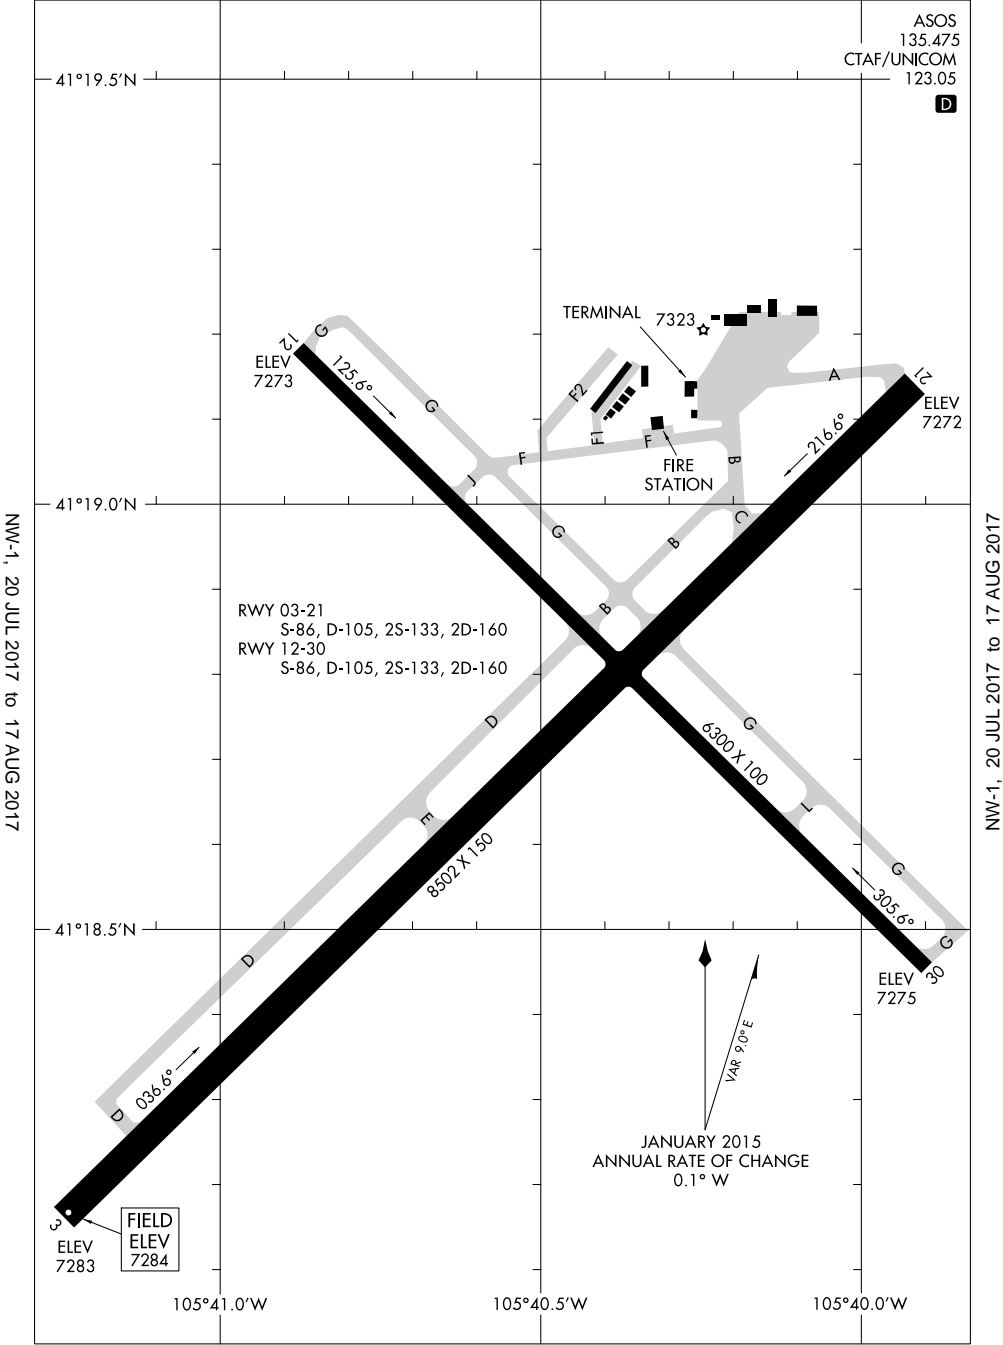

15064

AIRPORT DIAGRAM

AL-225 (FAA)

LARAMIE RGNL (LAR)
LARAMIE, WYOMING

ASOS
135.475
CTAF/UNICOM
123.05

D

NW-1, 20 JUL 2017 to 17 AUG 2017

NW-1, 20 JUL 2017 to 17 AUG 2017

AIRPORT DIAGRAM

15064

LARAMIE, WYOMING
LARAMIE RGNL (LAR)